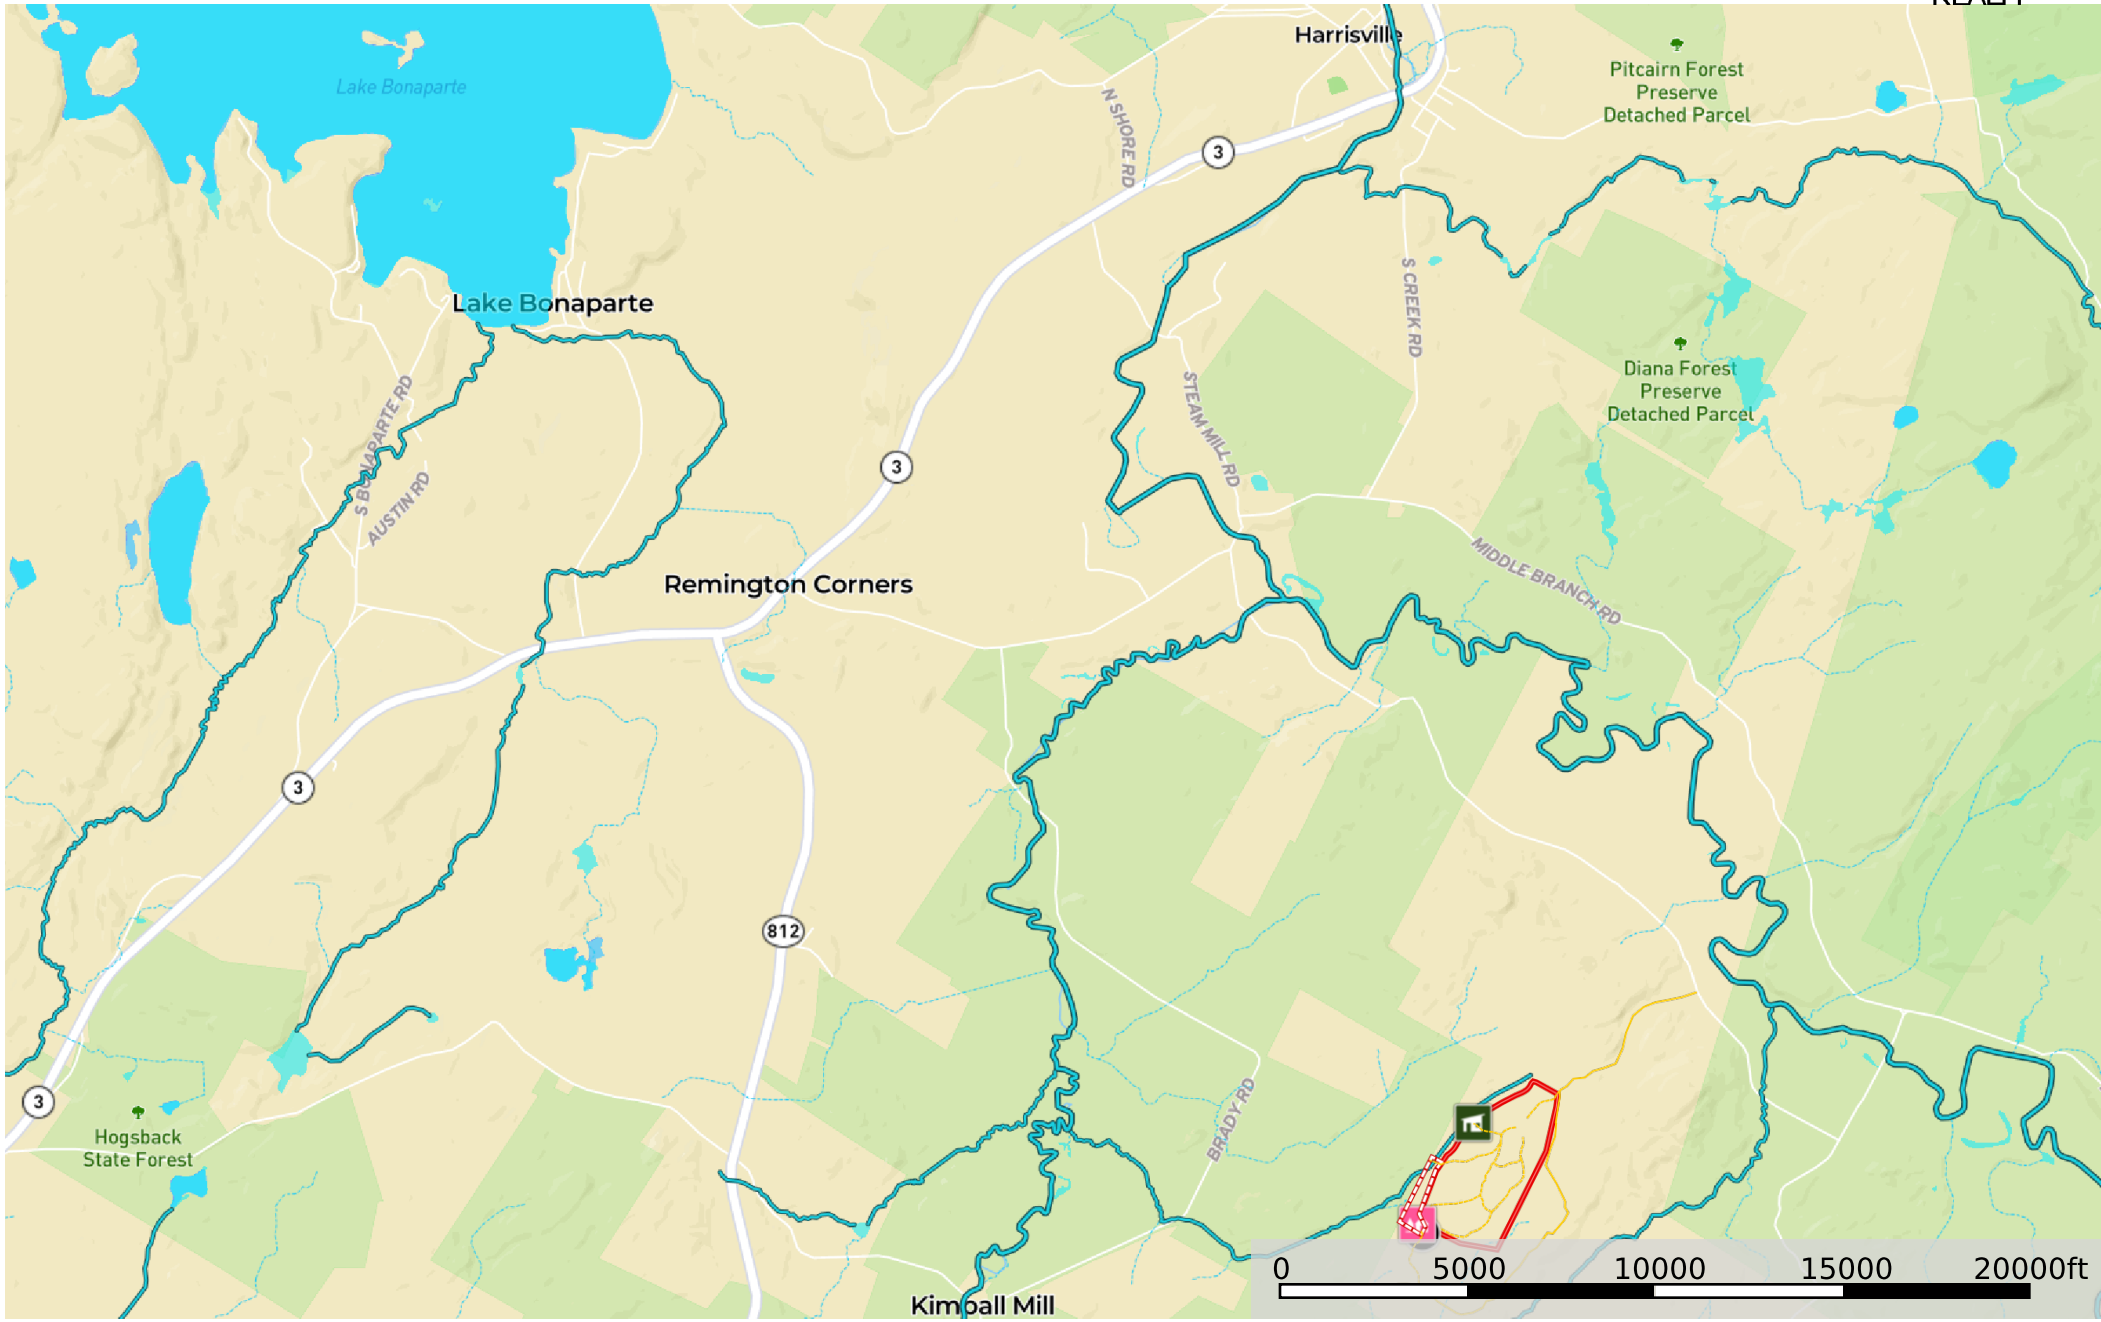

Christopher Trust - 110 Acres

New York, AC +/-

- Shed / Shack
- Gate
- Cabin
- Boundary
- Boundary
- Road / Trail
- Primary Road
- Stream, Intermitt
- River/Creek
- Water Body