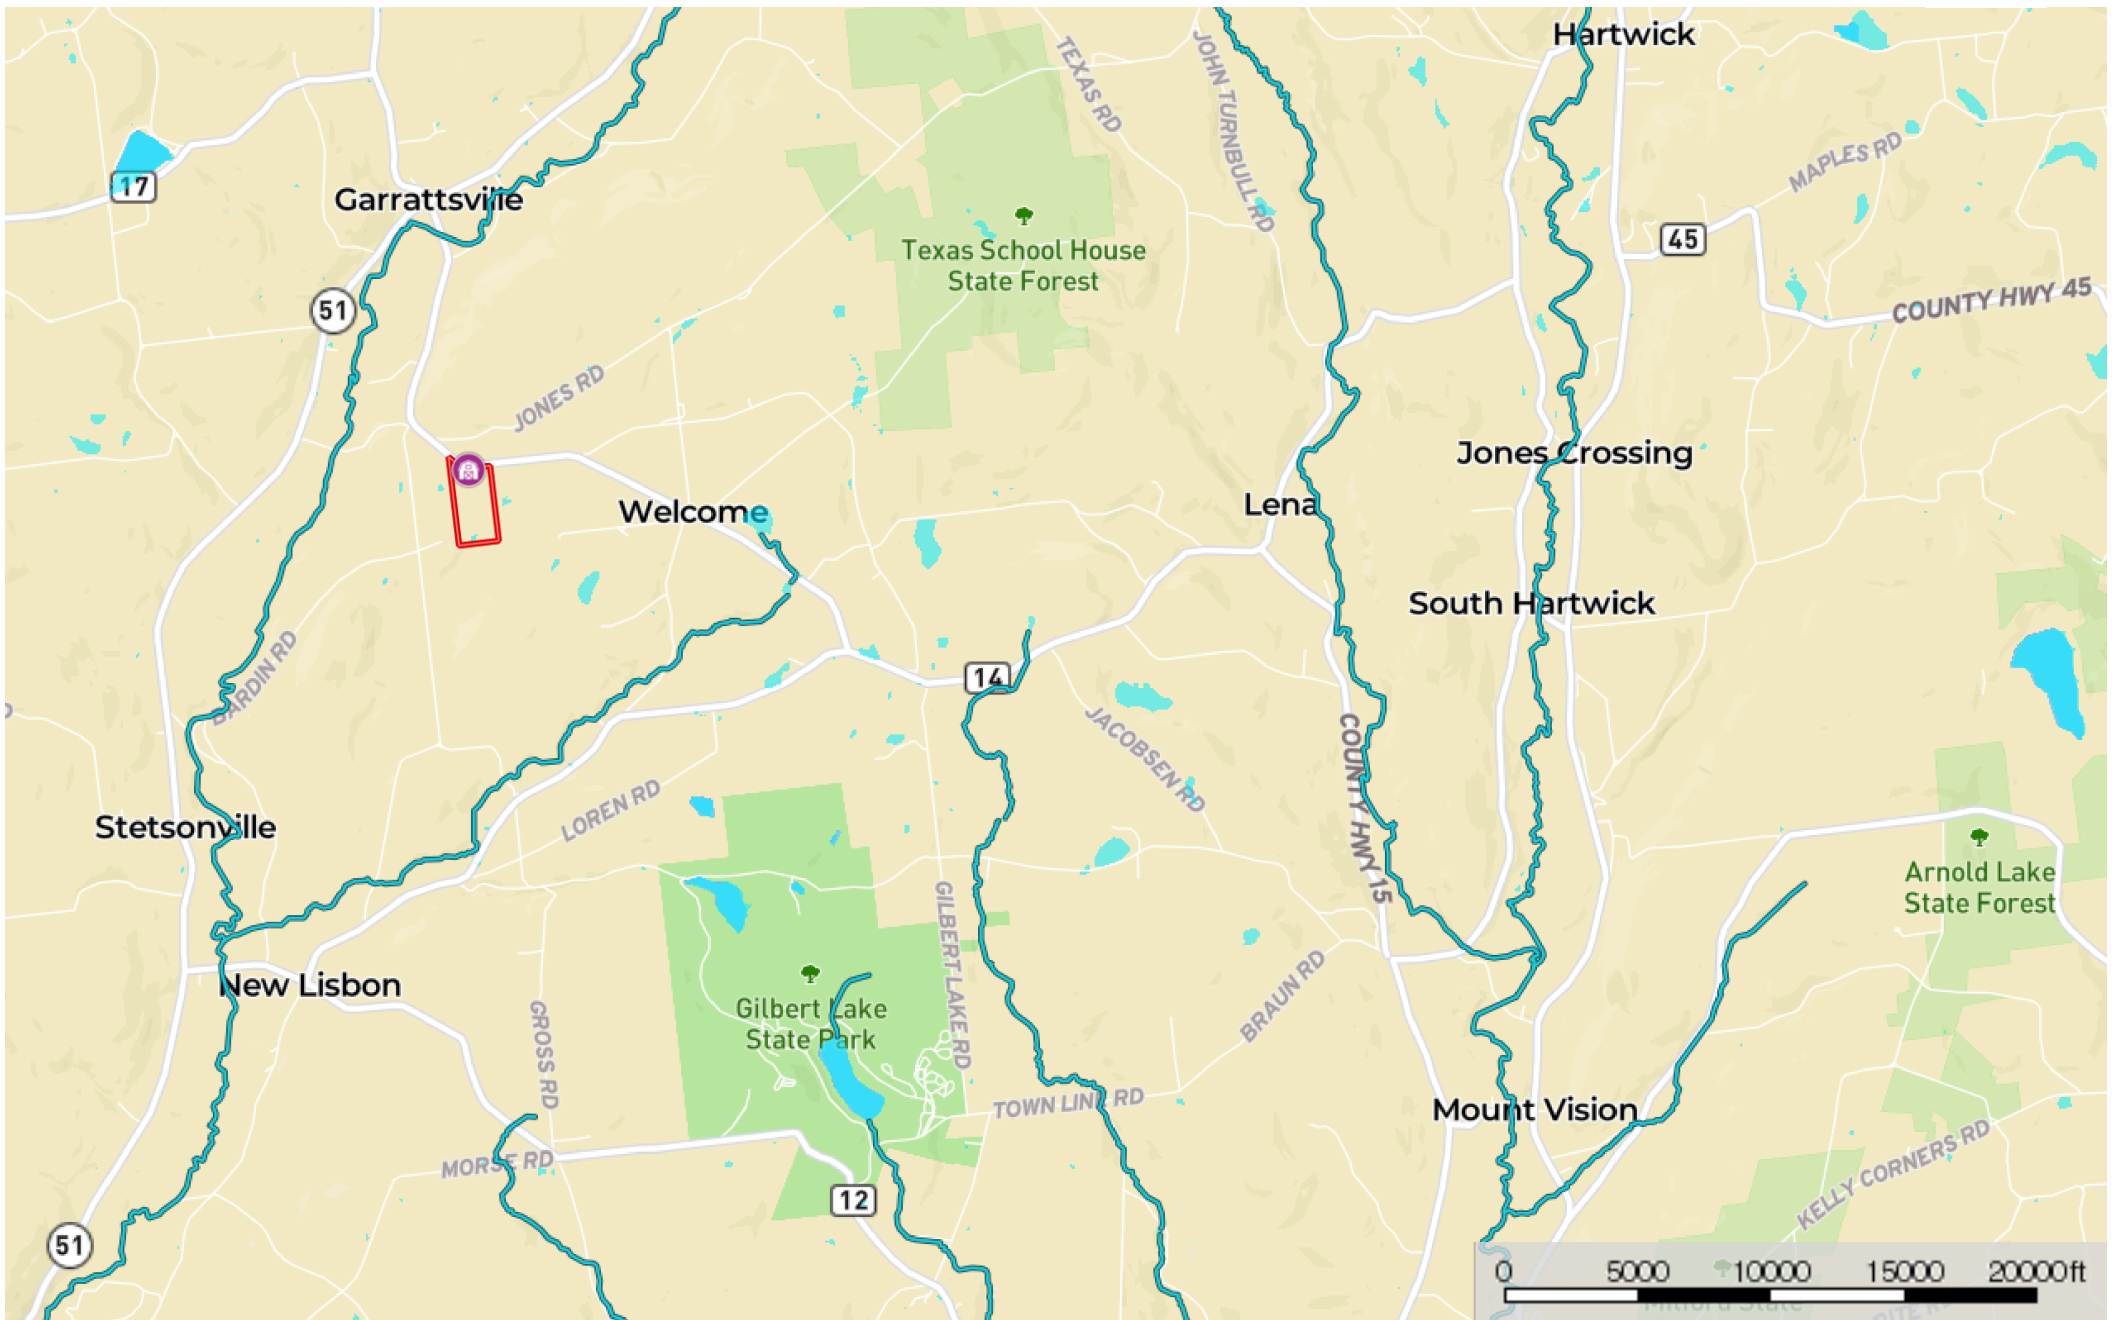

Lebzelter

Otsego County, New York, 55 AC +/-

- Barn
- Boundary
- Stream, Intermittent
- River/Creek
- Water Body