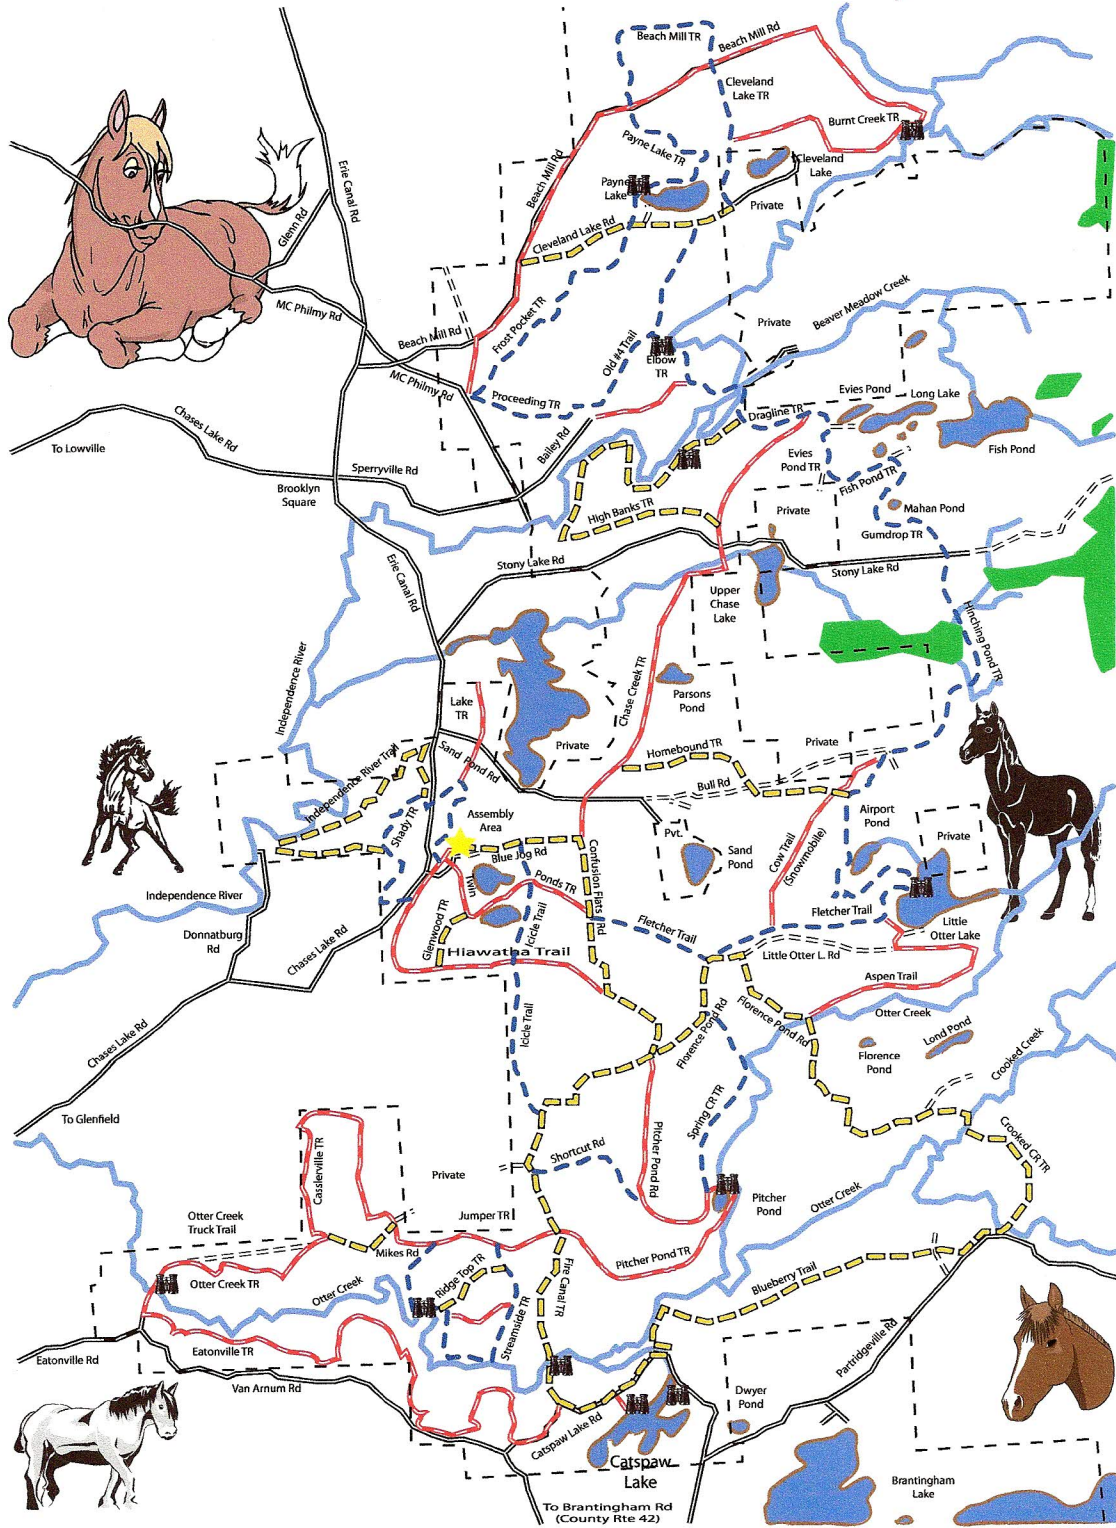

OTTER CREEK HORSE TRAILS

Scale in Miles
0 0.5 1

KEY

- Trail Marker Color
 - blue
 - red
 - yellow
- S Scenic Point
- M Mounting Platforms
- Town Road
- County Road
- Stream, River
- Forest Preserve
- State Forest

By ELSykes 1-05

To Lowville

To Glenfield

Otter Creek Horse Trail System

- | | | | | | |
|--|--------------|--|---------------|--|---|
| | Red Trail | | Public Road | | Wetlands |
| | Yellow Trail | | Jeep Road | | Assembly Area
(Parking, Stalls, Water) |
| | Blue Trail | | Rivers/Creeks | | |
| | State Land | | Scenic Point | | |