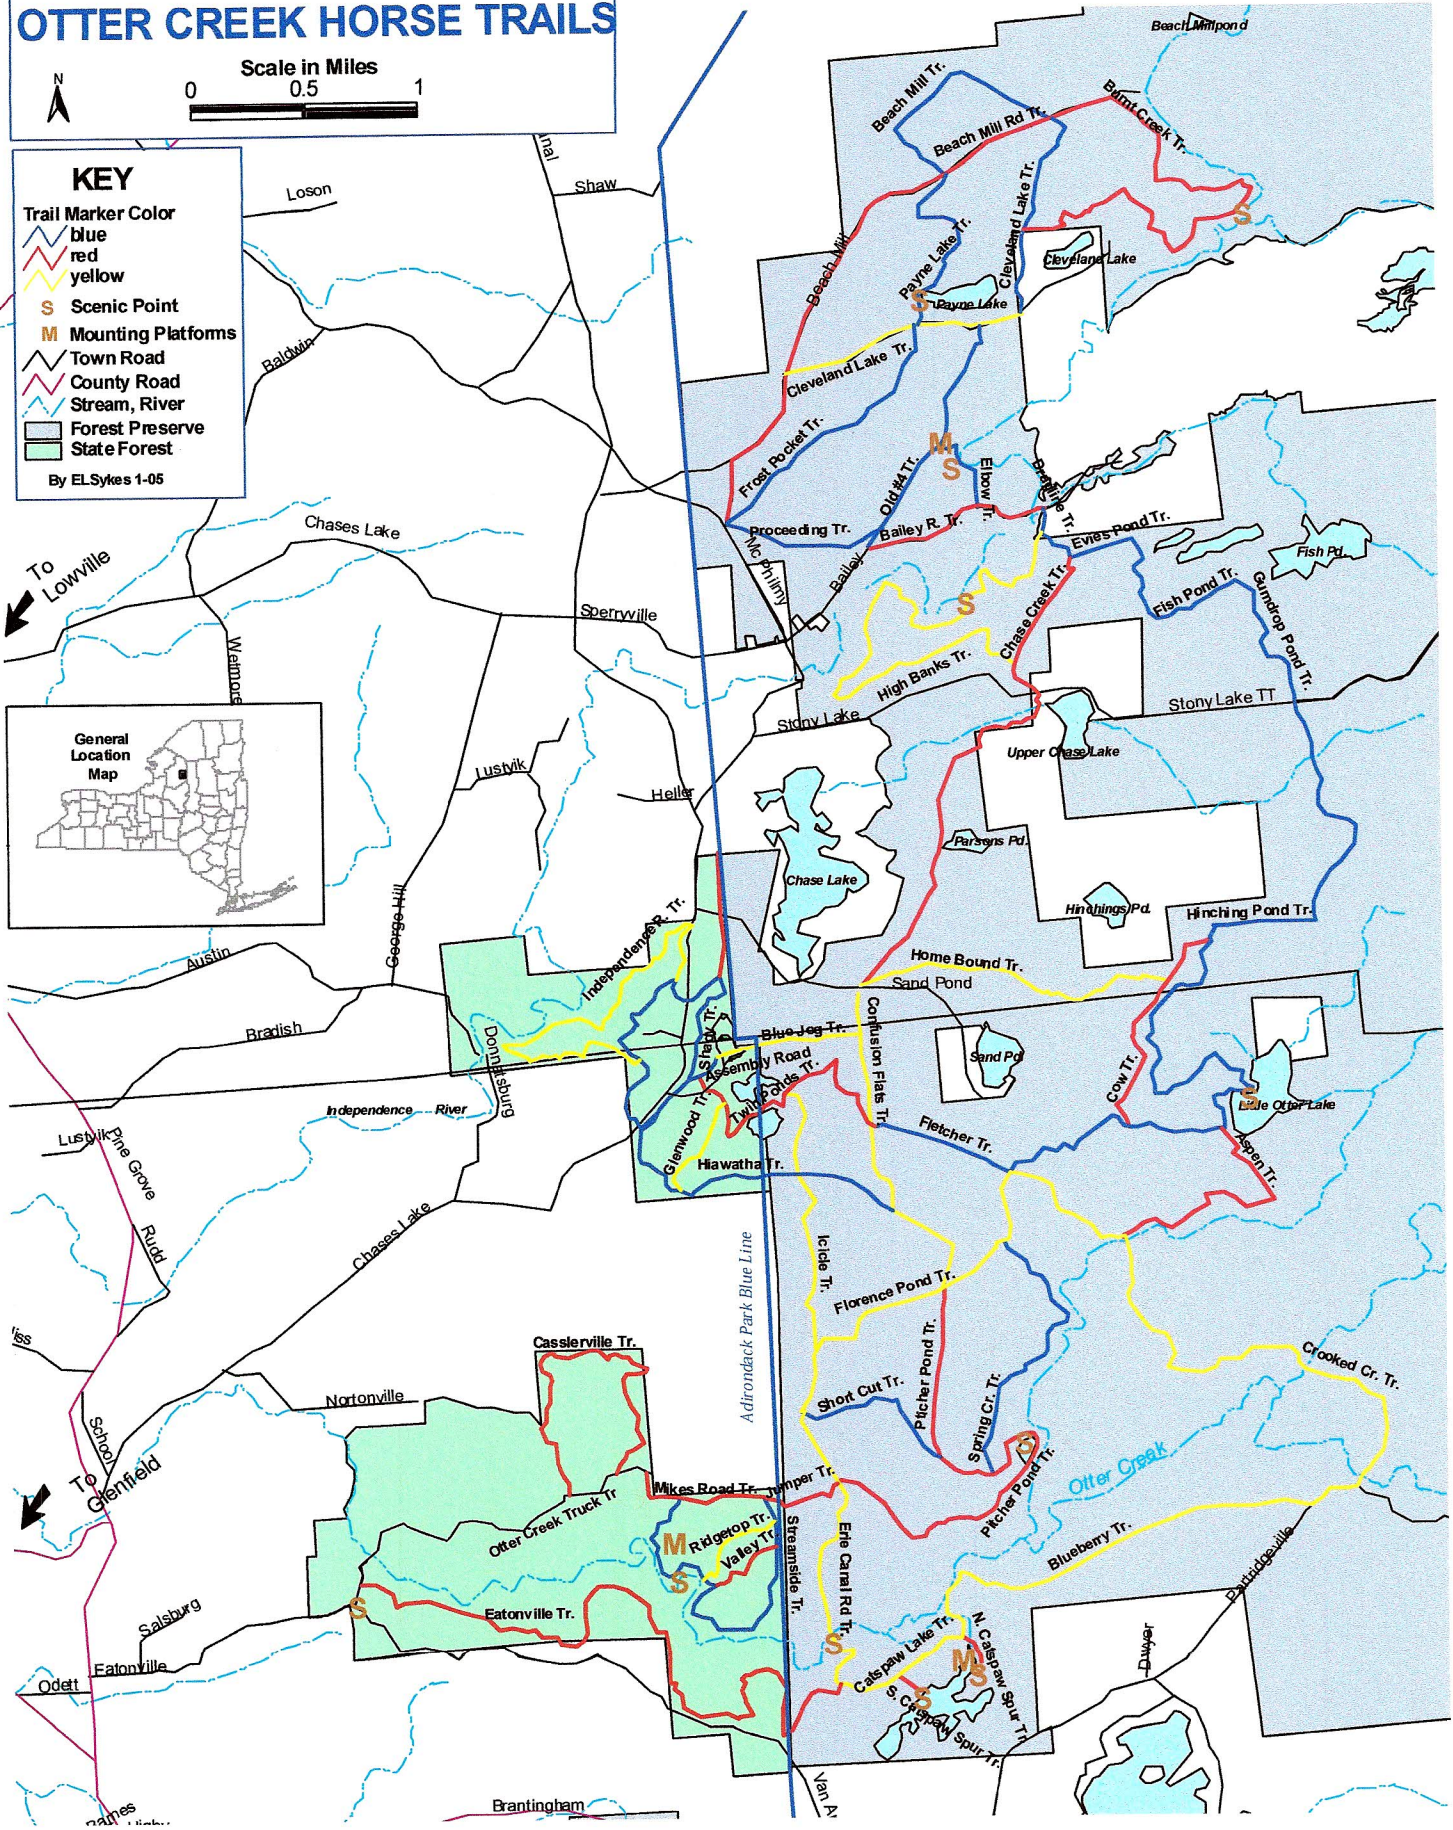

OTTER CREEK HORSE TRAILS

Scale in Miles
0 0.5 1

KEY

- Trail Marker Color
 - blue
 - red
 - yellow
- S Scenic Point
- M Mounting Platforms
- Town Road
- County Road
- Stream, River
- Forest Preserve
- State Forest

By ELSykes 1-05

To Lowville

To Glenfield

Otter Creek Horse Trail System

- | | | | | | |
|--|--------------|--|---------------|--|---|
| | Red Trail | | Public Road | | Wetlands |
| | Yellow Trail | | Jeep Road | | Assembly Area
(Parking, Stalls, Water) |
| | Blue Trail | | Rivers/Creeks | | |
| | State Land | | Scenic Point | | |