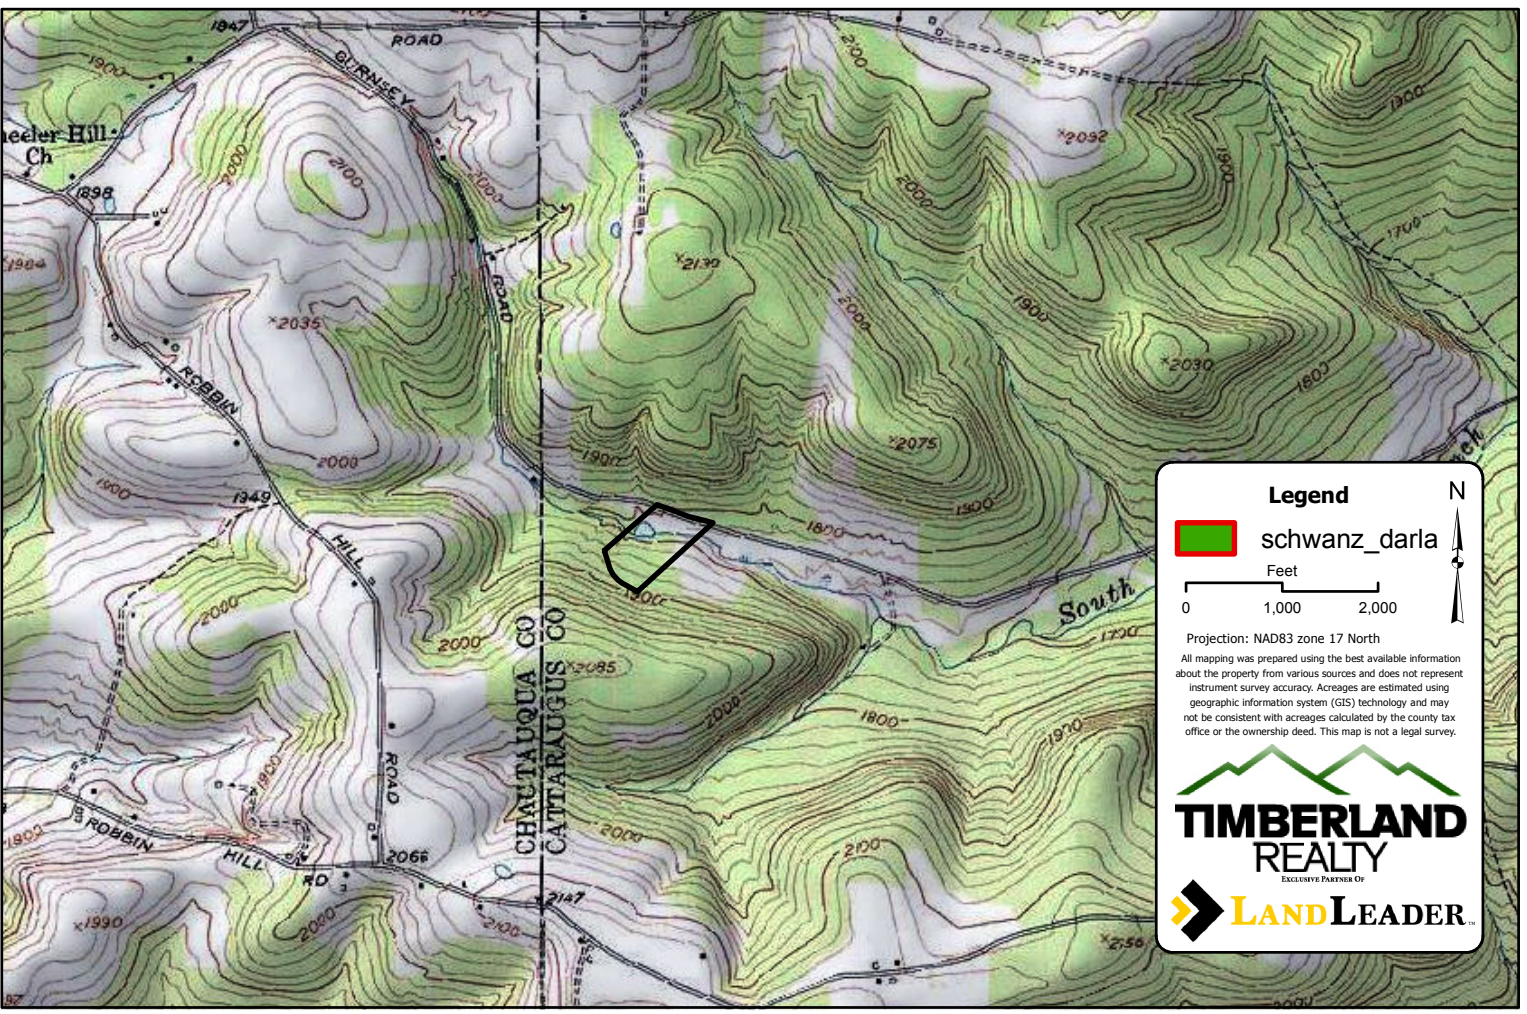

SCHWANZ PROPERTY
 TAX PARCEL 105.002-1-1.18
 9.47 ACRES
 SYLVAN GLEN ROAD
 TOWN OF SOUTH VALLEY
 CATTARAUGUS COUNTY, NY
 FEBRUARY 2018
 LOCATION MAP

Legend

 schwanz_darla

Feet
 0 1,000 2,000

Projection: NAD83 zone 17 North

All mapping was prepared using the best available information about the property from various sources and does not represent instrument survey accuracy. Acres are estimated using geographic information system (GIS) technology and may not be consistent with acres calculated by the county tax office or the ownership deed. This map is not a legal survey.