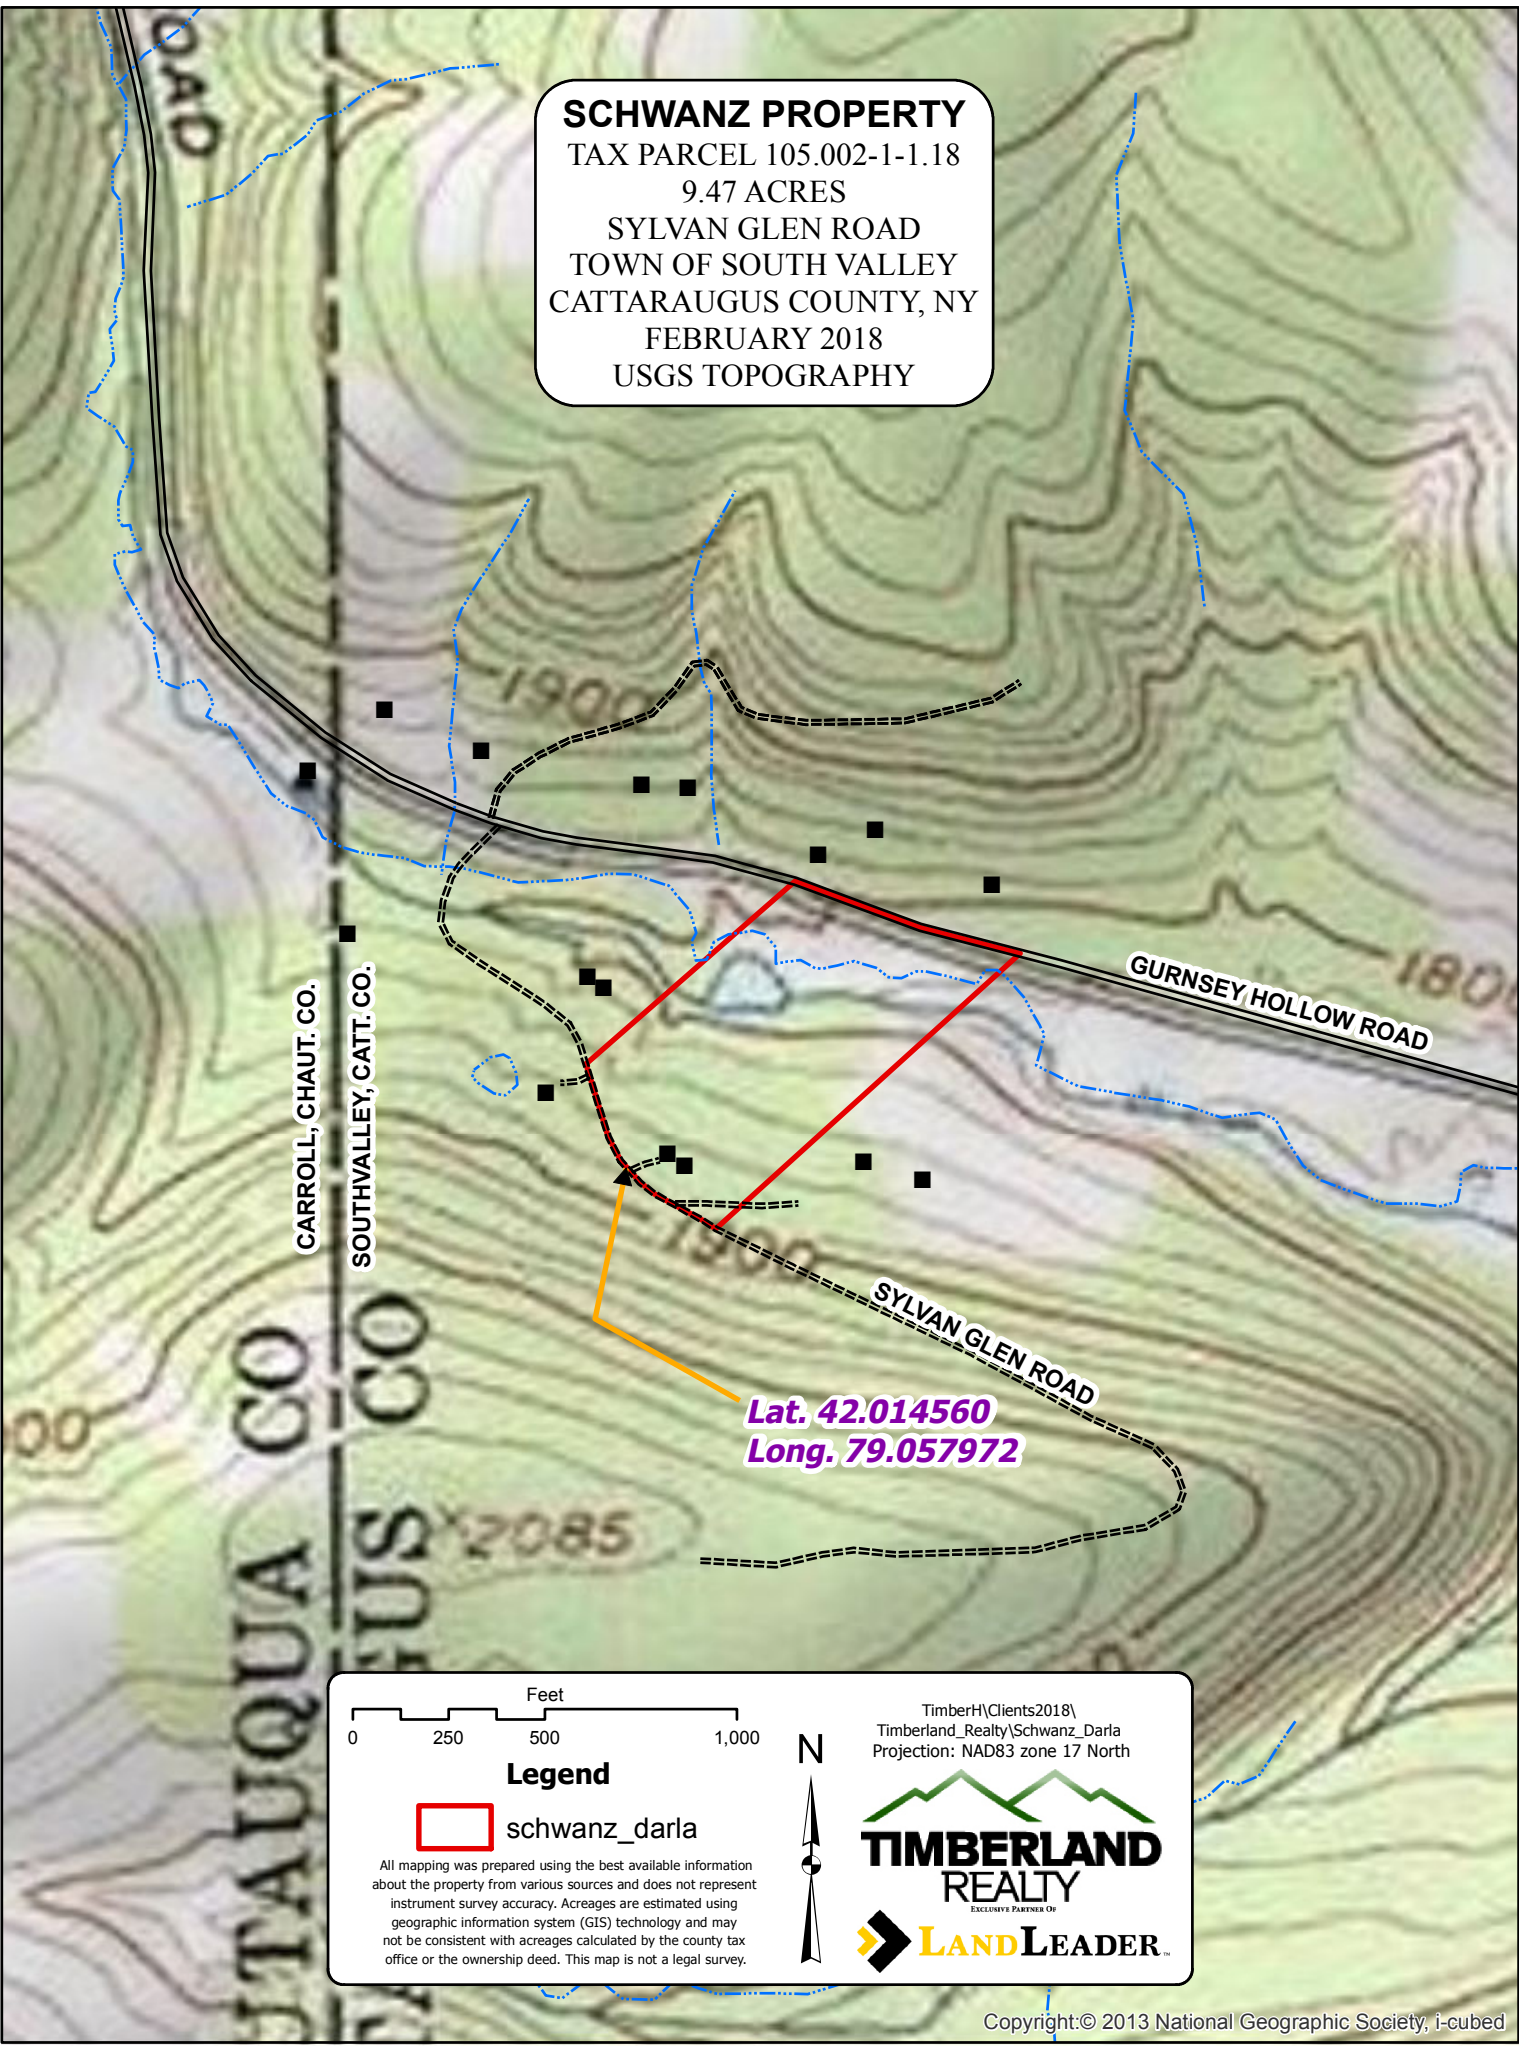

**SCHWANZ PROPERTY**  
 TAX PARCEL 105.002-1-1.18  
 9.47 ACRES  
 SYLVAN GLEN ROAD  
 TOWN OF SOUTH VALLEY  
 CATTARAUGUS COUNTY, NY  
 FEBRUARY 2018  
 USGS TOPOGRAPHY

Lat. 42.014560  
 Long. 79.057972

0 250 500 1,000 Feet

**Legend**

schwanz\_darla

All mapping was prepared using the best available information about the property from various sources and does not represent instrument survey accuracy. Acreages are estimated using geographic information system (GIS) technology and may not be consistent with acreages calculated by the county tax office or the ownership deed. This map is not a legal survey.

TimberH\Clients2018\  
 Timberland\_Realty\Schwanz\_Darla  
 Projection: NAD83 zone 17 North

**TIMBERLAND REALTY**  
EXCLUSIVE PARTNER OF  
**LAND LEADER**