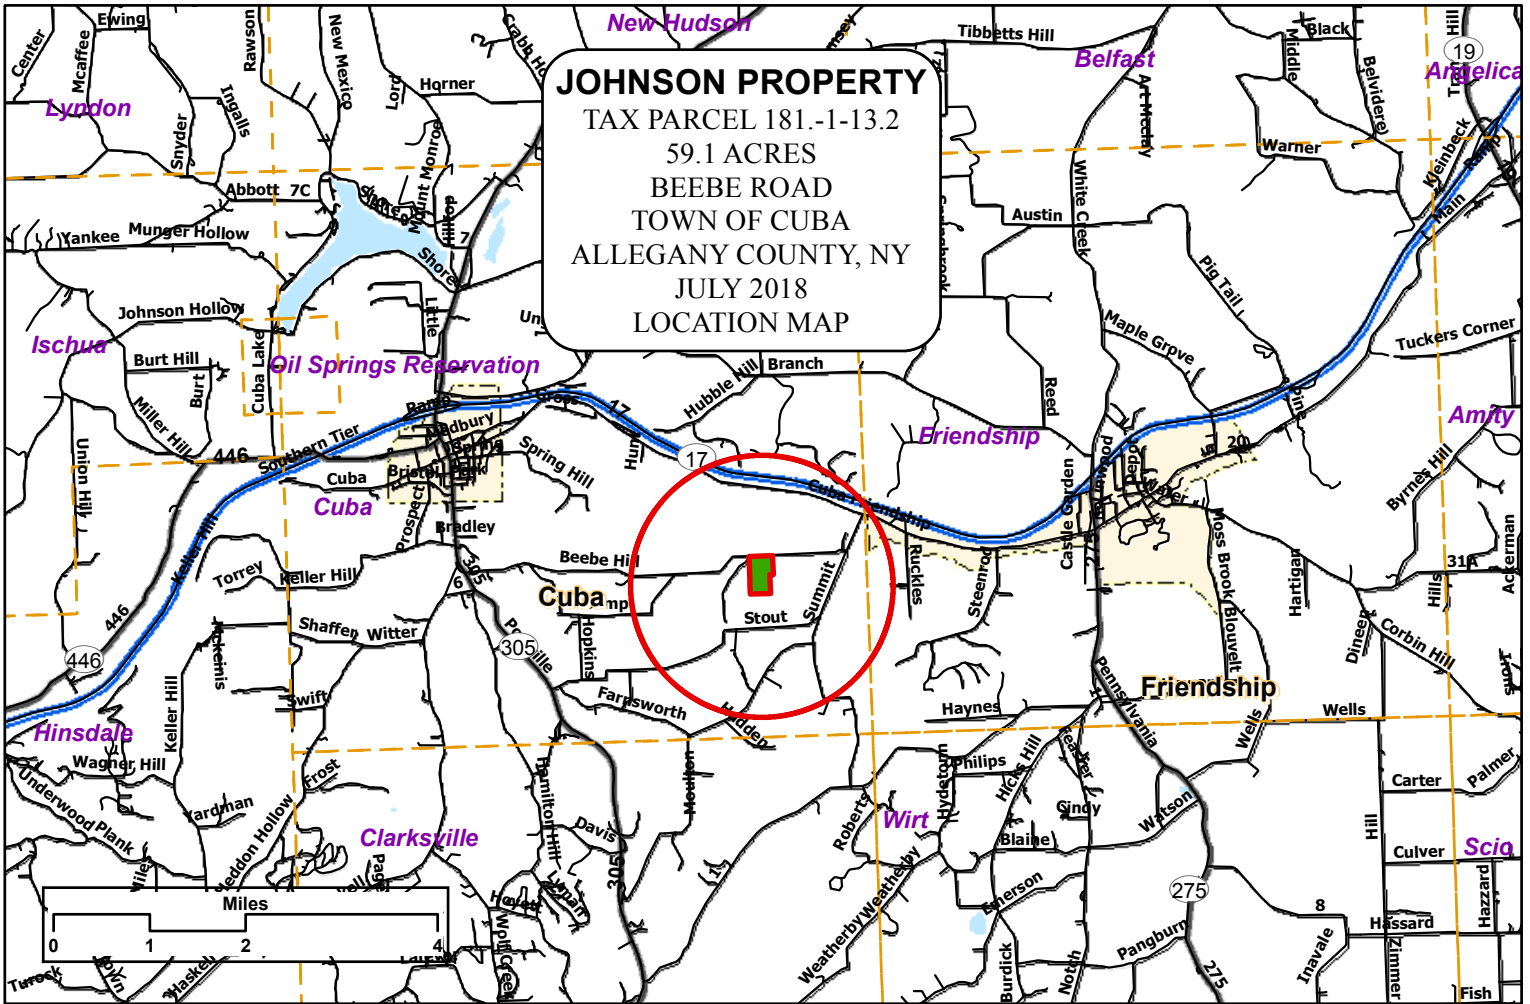

JOHNSON PROPERTY

TAX PARCEL 181.-1-13.2
59.1 ACRES
BEEBE ROAD
TOWN OF CUBA
ALLEGANY COUNTY, NY
JULY 2018
LOCATION MAP

Legend

 johnson_tim

Feet
0 1,000 2,000

Projection: NAD83 zone 17 North

All mapping was prepared using the best available information about the property from various sources and does not represent instrument survey accuracy. Acreages are estimated using geographic information system (GIS) technology and may not be consistent with acreages calculated by the county tax office or the ownership deed. This map is not a legal survey.