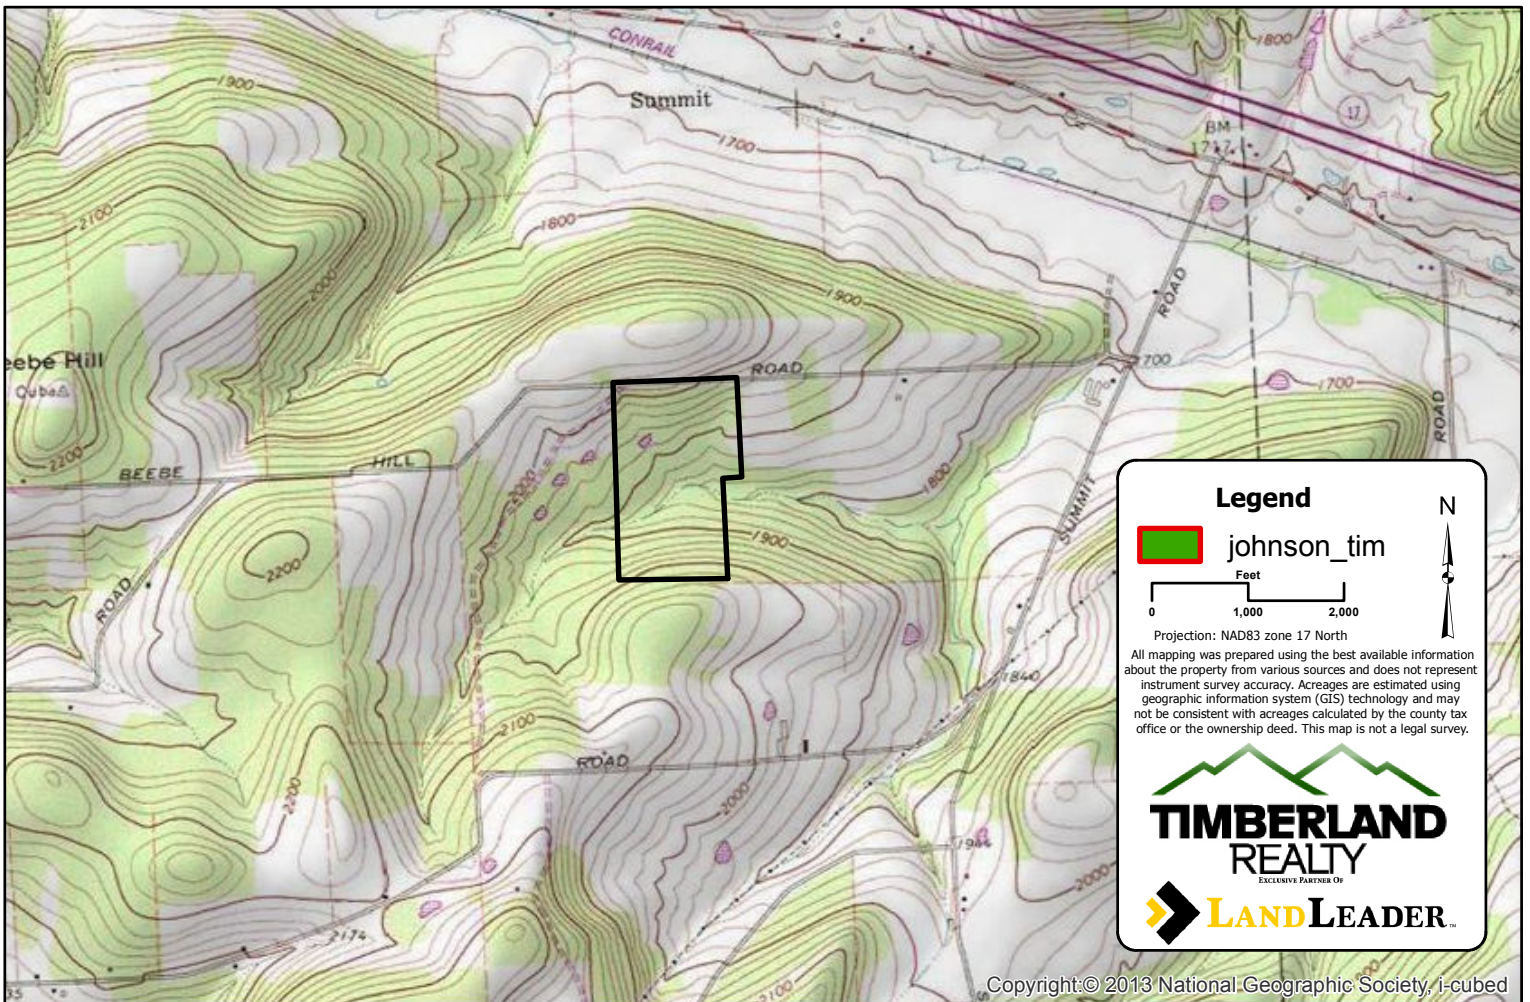

JOHNSON PROPERTY

TAX PARCEL 181.-1-13.2
59.1 ACRES
BEEBE ROAD
TOWN OF CUBA
ALLEGANY COUNTY, NY
JULY 2018
LOCATION MAP

Legend

 johnson_tim

Feet
0 1,000 2,000

Projection: NAD83 zone 17 North

All mapping was prepared using the best available information about the property from various sources and does not represent instrument survey accuracy. Acreages are estimated using geographic information system (GIS) technology and may not be consistent with acreages calculated by the county tax office or the ownership deed. This map is not a legal survey.