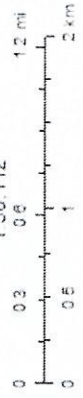

Button Property, ID #:20-1-19, 14.7 acs, Steam Mill Rd, T of Harrisville, Lewis Co, NY, 8/18

August 6, 2018

Village/City Boundary

Parcel

County Boundary

136 112

Copyright 2013 National Geographic Society, Inc.