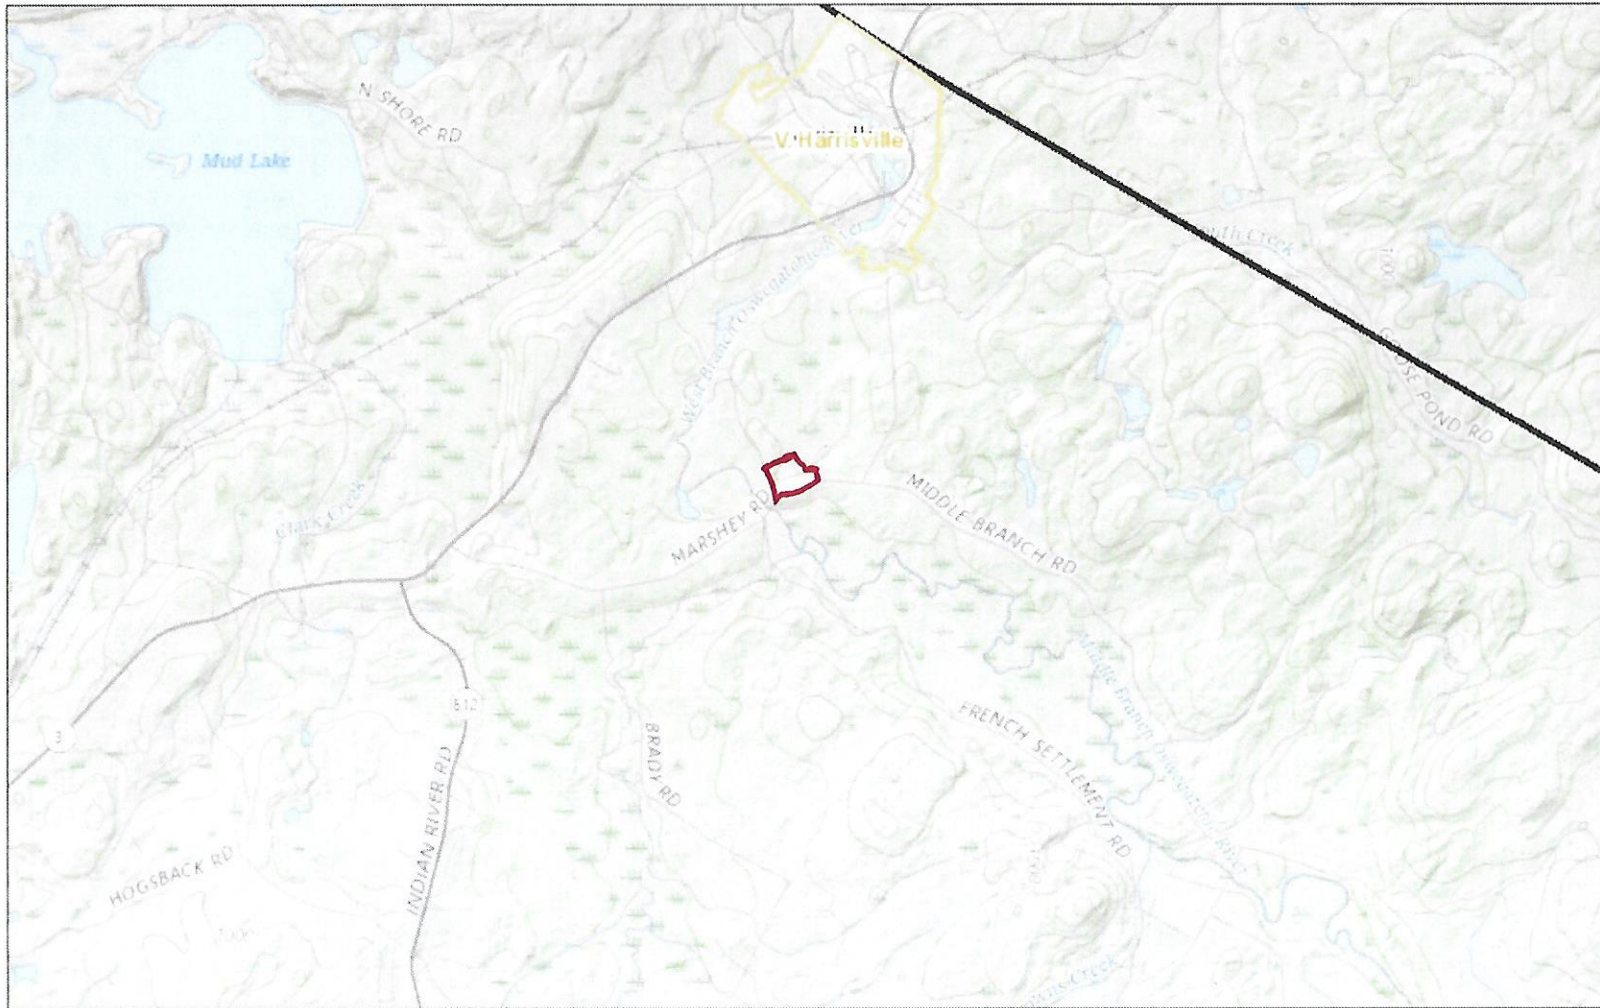

Button Property, ID #:20-1-19, 14.7 acs, Steam Mill Rd, T of Harrisville, Lewis Co, NY, 8/18

August 6, 2018

Village/City Boundary

County Boundary

USGS The National Map, National Boundaries Dataset, National Elevation Dataset, Geographic Names Information System, National Hydrography