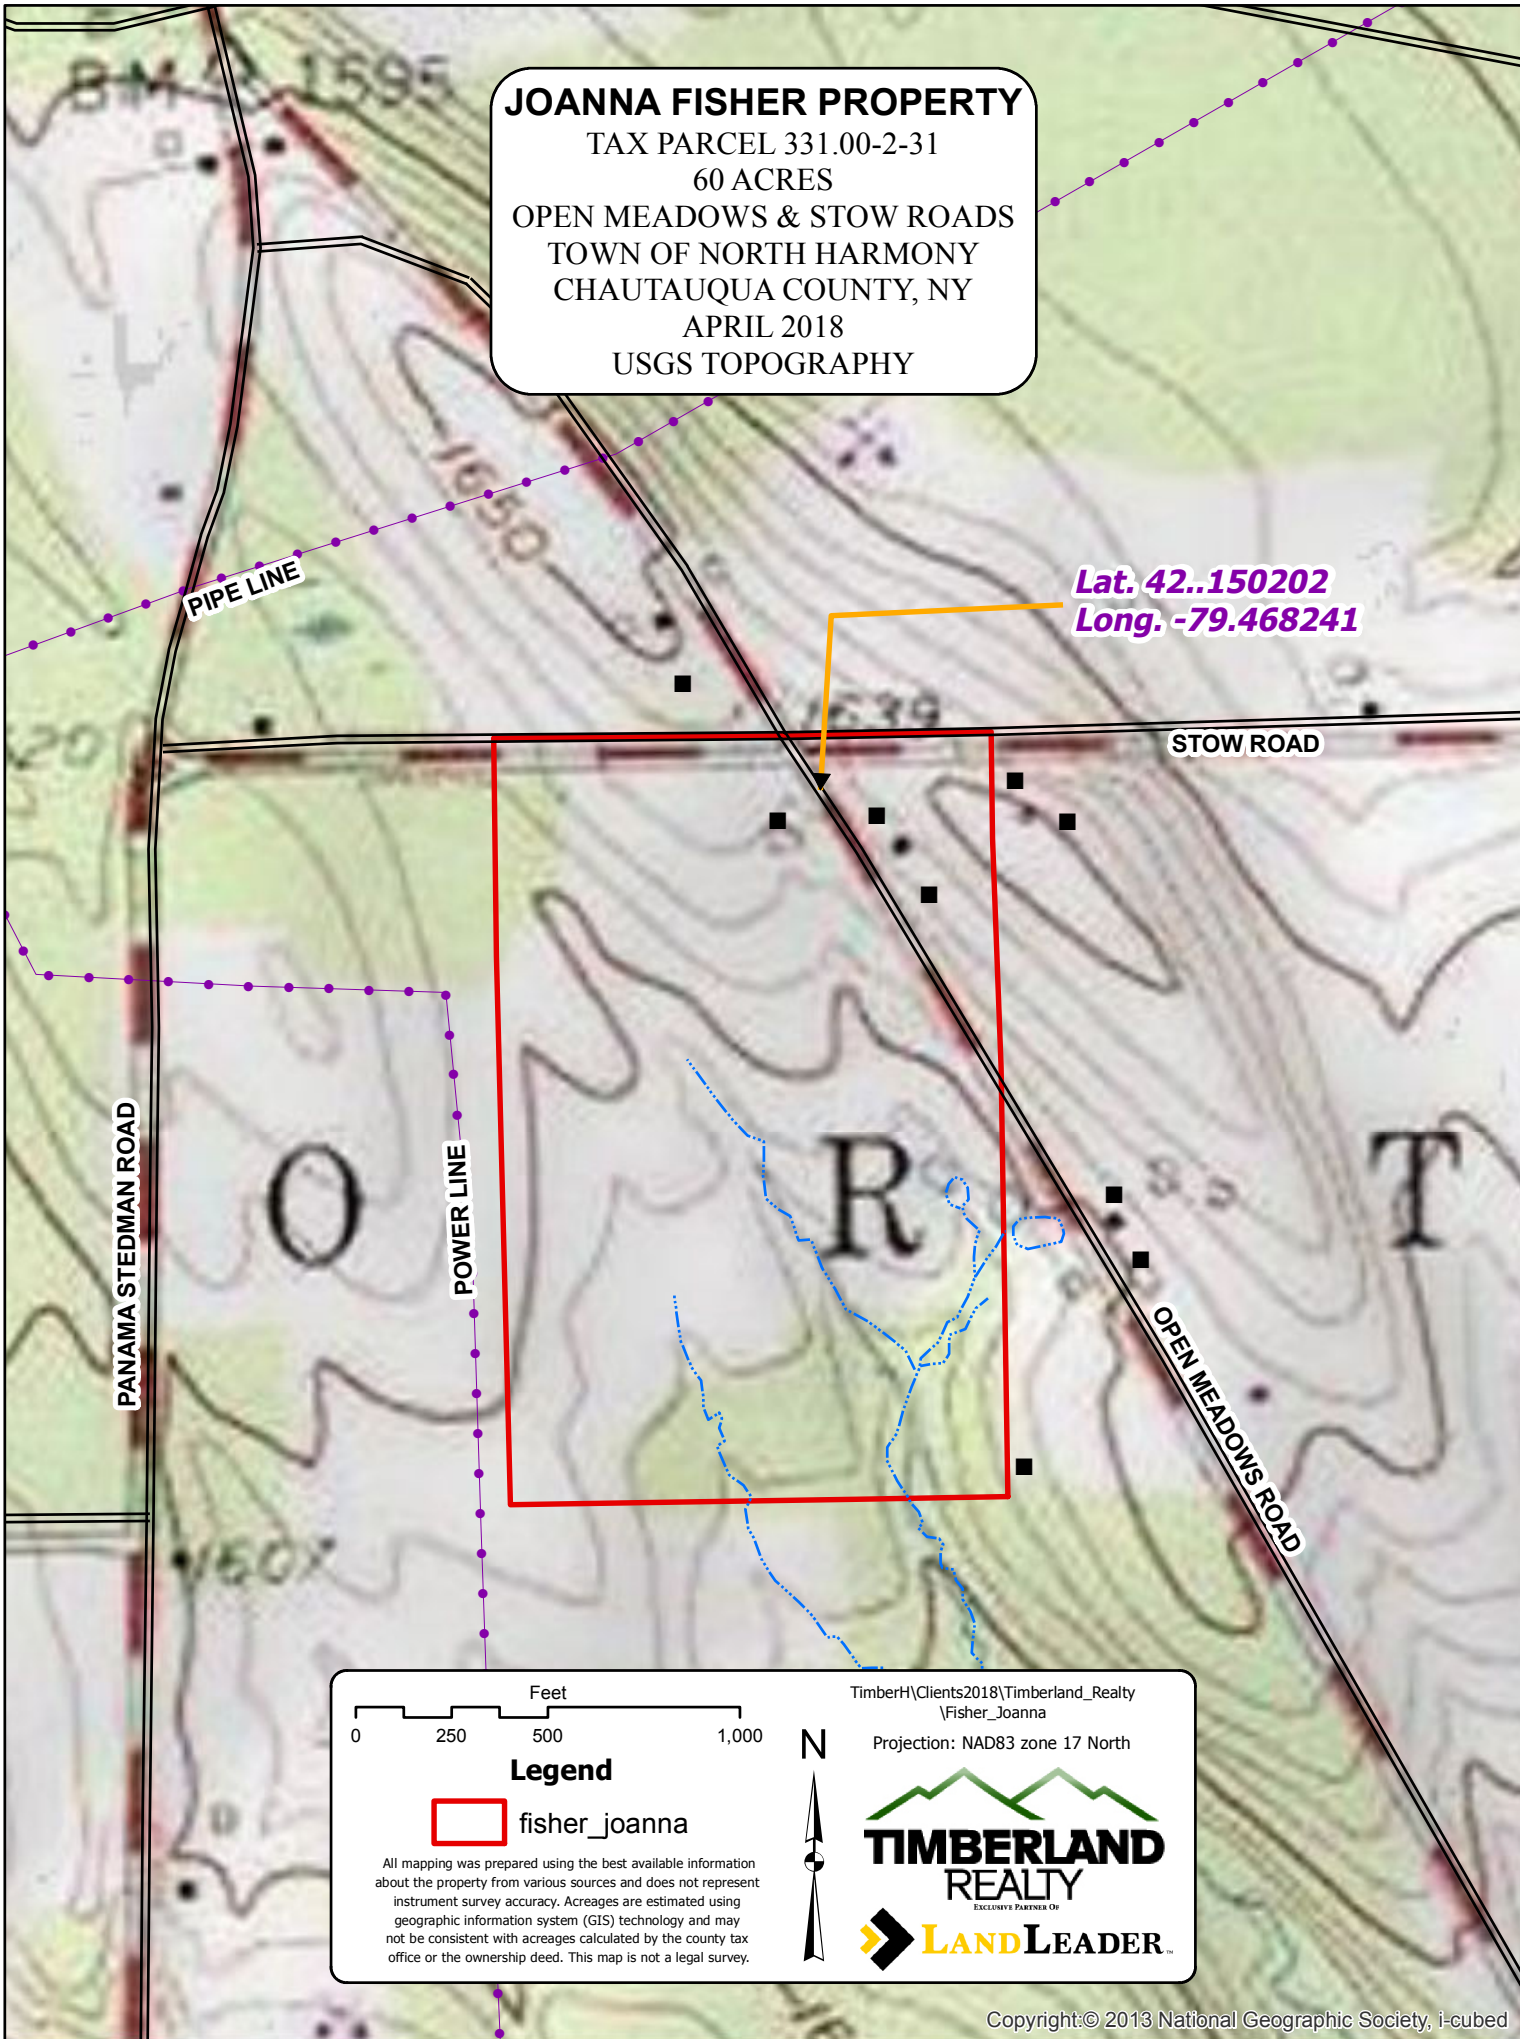

JOANNA FISHER PROPERTY
 TAX PARCEL 331.00-2-31
 60 ACRES
 OPEN MEADOWS & STOW ROADS
 TOWN OF NORTH HARMONY
 CHAUTAUQUA COUNTY, NY
 APRIL 2018
 USGS TOPOGRAPHY

Lat. 42.150202
 Long. -79.468241

0 250 500 1,000 Feet

Legend

fisher_joanna

All mapping was prepared using the best available information about the property from various sources and does not represent instrument survey accuracy. Acreages are estimated using geographic information system (GIS) technology and may not be consistent with acreages calculated by the county tax office or the ownership deed. This map is not a legal survey.

TimberH\Clients2018\Timberland_Realty\Fisher_Joanna
 Projection: NAD83 zone 17 North

TIMBERLAND REALTY
EXCLUSIVE PARTNER OF
LAND LEADER