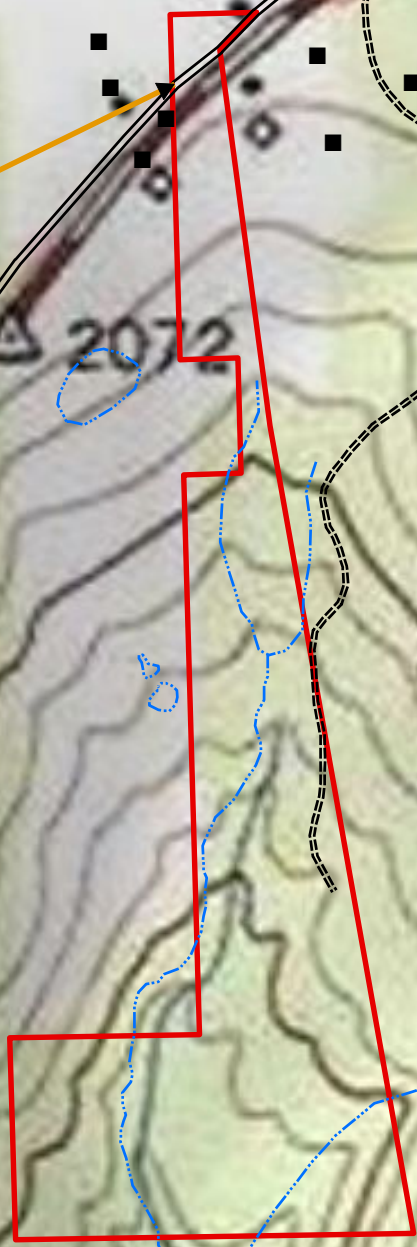

2038

WOLFE PROPERTY
TAX PARCEL WN-6-2548
28 ACRES
WARREN SCANDIA ROAD
ELK TOWNSHIP
WARREN COUNTY, PA
OCTOBER 2017
USGS TOPOGRAPHY

Lat. 41.905711
Long. -79.046121

RIDGE

WARREN SCANDIA ROAD

TimberH\Clients2017\
Timberland_Realty\Wolfe_Toby
Projection: NAD83 zone 17 North

Legend

 wolfe_toby

All mapping was prepared using the best available information about the property from various sources and does not represent instrument survey accuracy. Acreages are estimated using geographic information system (GIS) technology and may not be consistent with acreages calculated by the county tax office or the ownership deed. This map is not a legal survey.