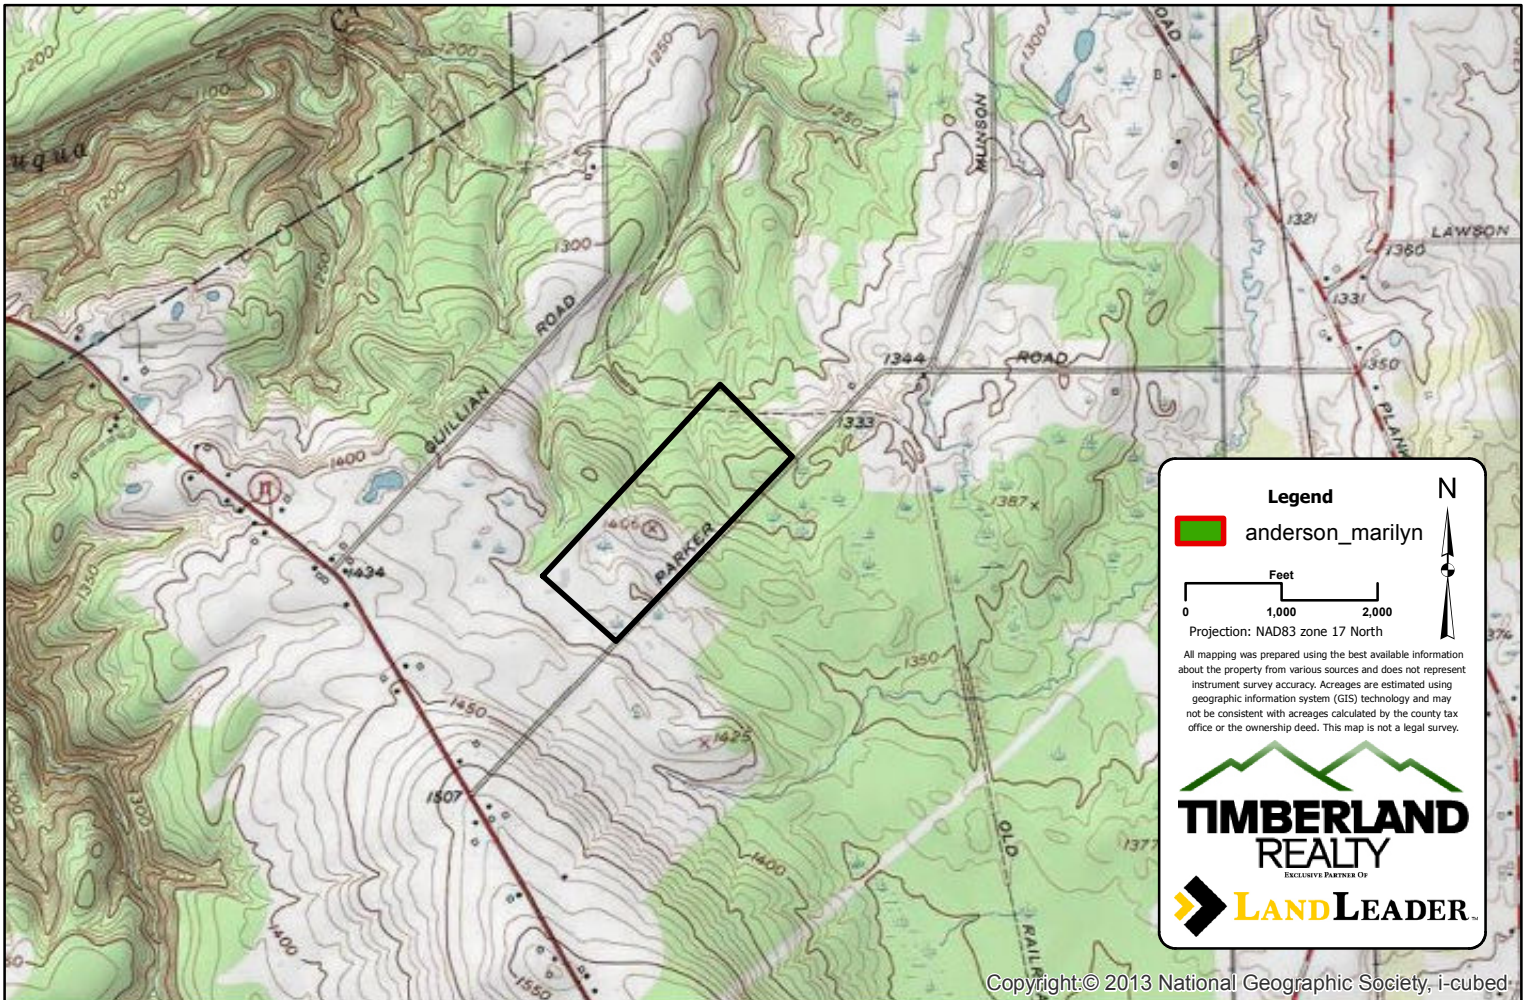

ANDERSON PROPERTY

TAX PARCEL 228.00-1-15

62 ACRES

PARKER ROAD

TOWN OF CHAUTAUQUA

CHAUTAUQUA COUNTY, NY

AUGUST 2017

LOCATION MAP

Legend

 anderson_marilyn

Feet
0 1,000 2,000

Projection: NAD83 zone 17 North

All mapping was prepared using the best available information about the property from various sources and does not represent instrument survey accuracy. Acreages are estimated using geographic information system (GIS) technology and may not be consistent with acreages calculated by the county tax office or the ownership deed. This map is not a legal survey.