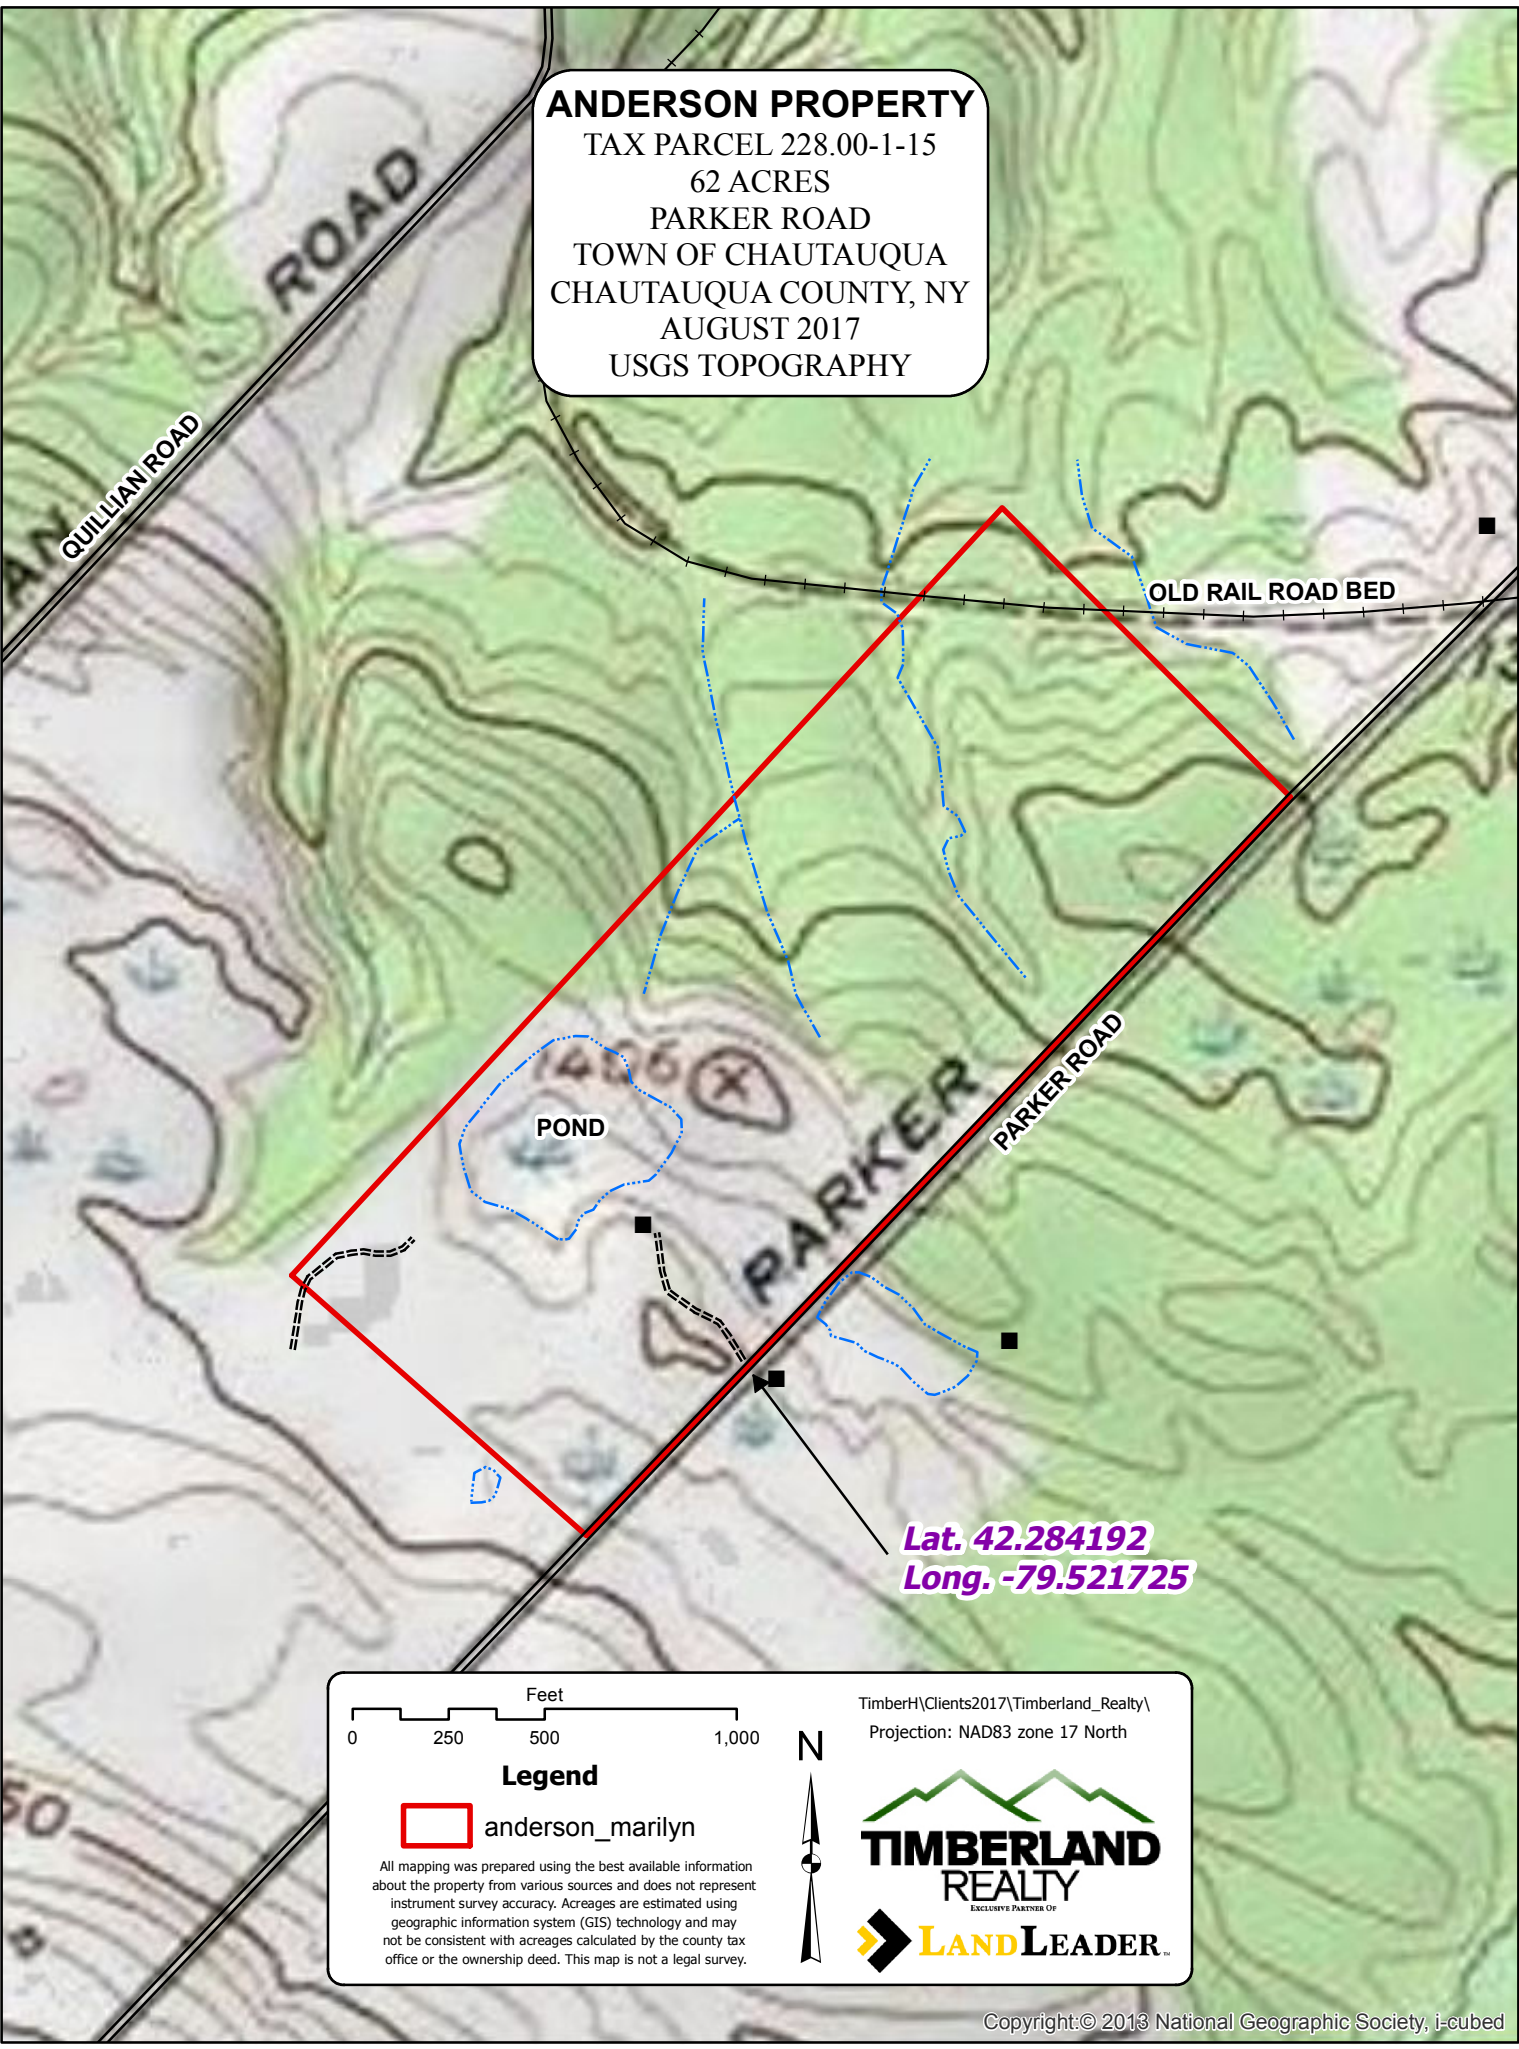

ANDERSON PROPERTY

TAX PARCEL 228.00-1-15
62 ACRES
PARKER ROAD
TOWN OF CHAUTAUQUA
CHAUTAUQUA COUNTY, NY
AUGUST 2017
USGS TOPOGRAPHY

OLD RAIL ROAD BED

POND

PARKER

PARKER ROAD

Lat. 42.284192
Long. -79.521725

Legend

anderson_marilyn

TimberH\Clients2017\Timberland_Realty\
Projection: NAD83 zone 17 North