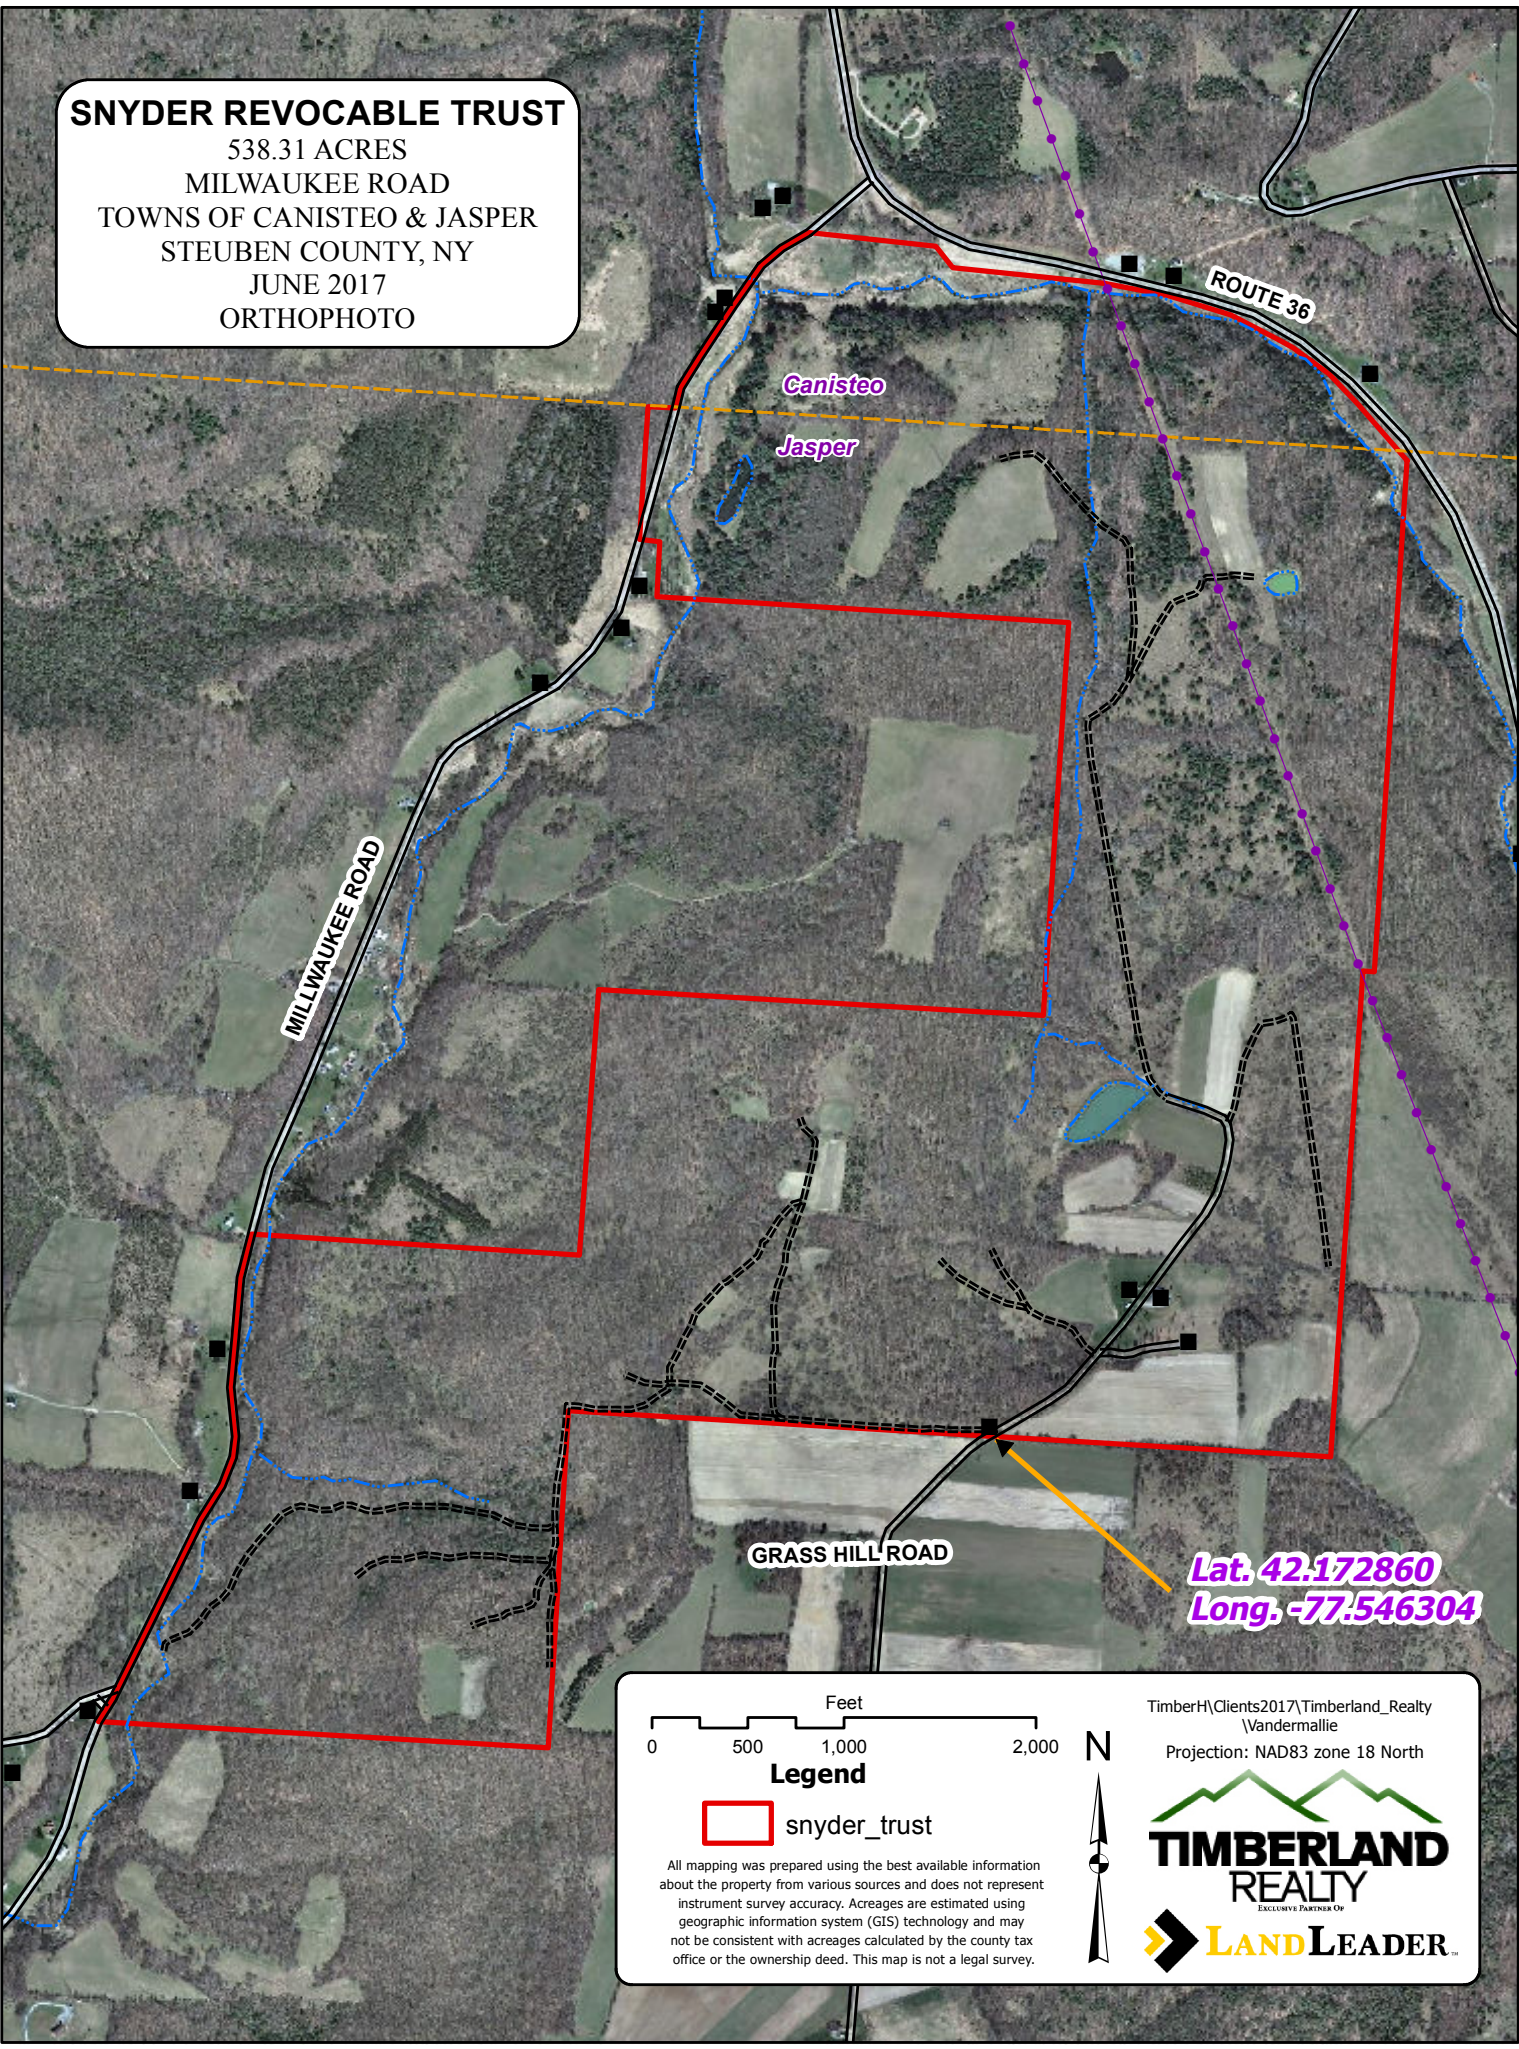

SNYDER REVOCABLE TRUST

538.31 ACRES

MILWAUKEE ROAD

TOWNS OF CANISTEO & JASPER

STEBEN COUNTY, NY

JUNE 2017

ORTHOPHOTO

Lat. 42.172860
Long. -77.546304

Legend

 snyder_trust

All mapping was prepared using the best available information about the property from various sources and does not represent instrument survey accuracy. Acreages are estimated using geographic information system (GIS) technology and may not be consistent with acreages calculated by the county tax office or the ownership deed. This map is not a legal survey.

TimberH\Clients2017\Timberland_Realty
Vandermallie
Projection: NAD83 zone 18 North