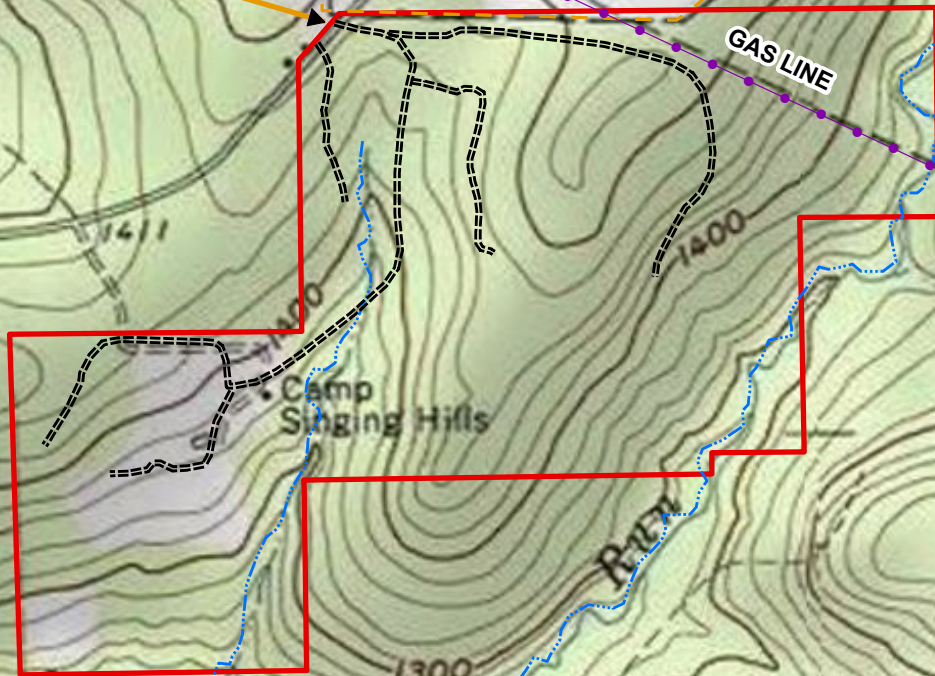

**GIRL SCOUTS
KEYSTONE TALL TREES COUNCIL
CAMP SINGING HILLS**

TAX PARCELS 28-017-022, 023, 009
221 ACRES
WARREN ROAD
SUGARCREEK TOWNSHIP
VENANGO COUNTY, PA
USGS TOPOGRAPHY

Lat. 41.464420
Long. -79.758843

Legend

 girl_scouts

All mapping was prepared using the best available information about the property from various sources and does not represent instrument survey accuracy. Acreages are estimated using geographic information system (GIS) technology and may not be consistent with acreages calculated by the county tax office or the ownership deed. This map is not a legal survey.