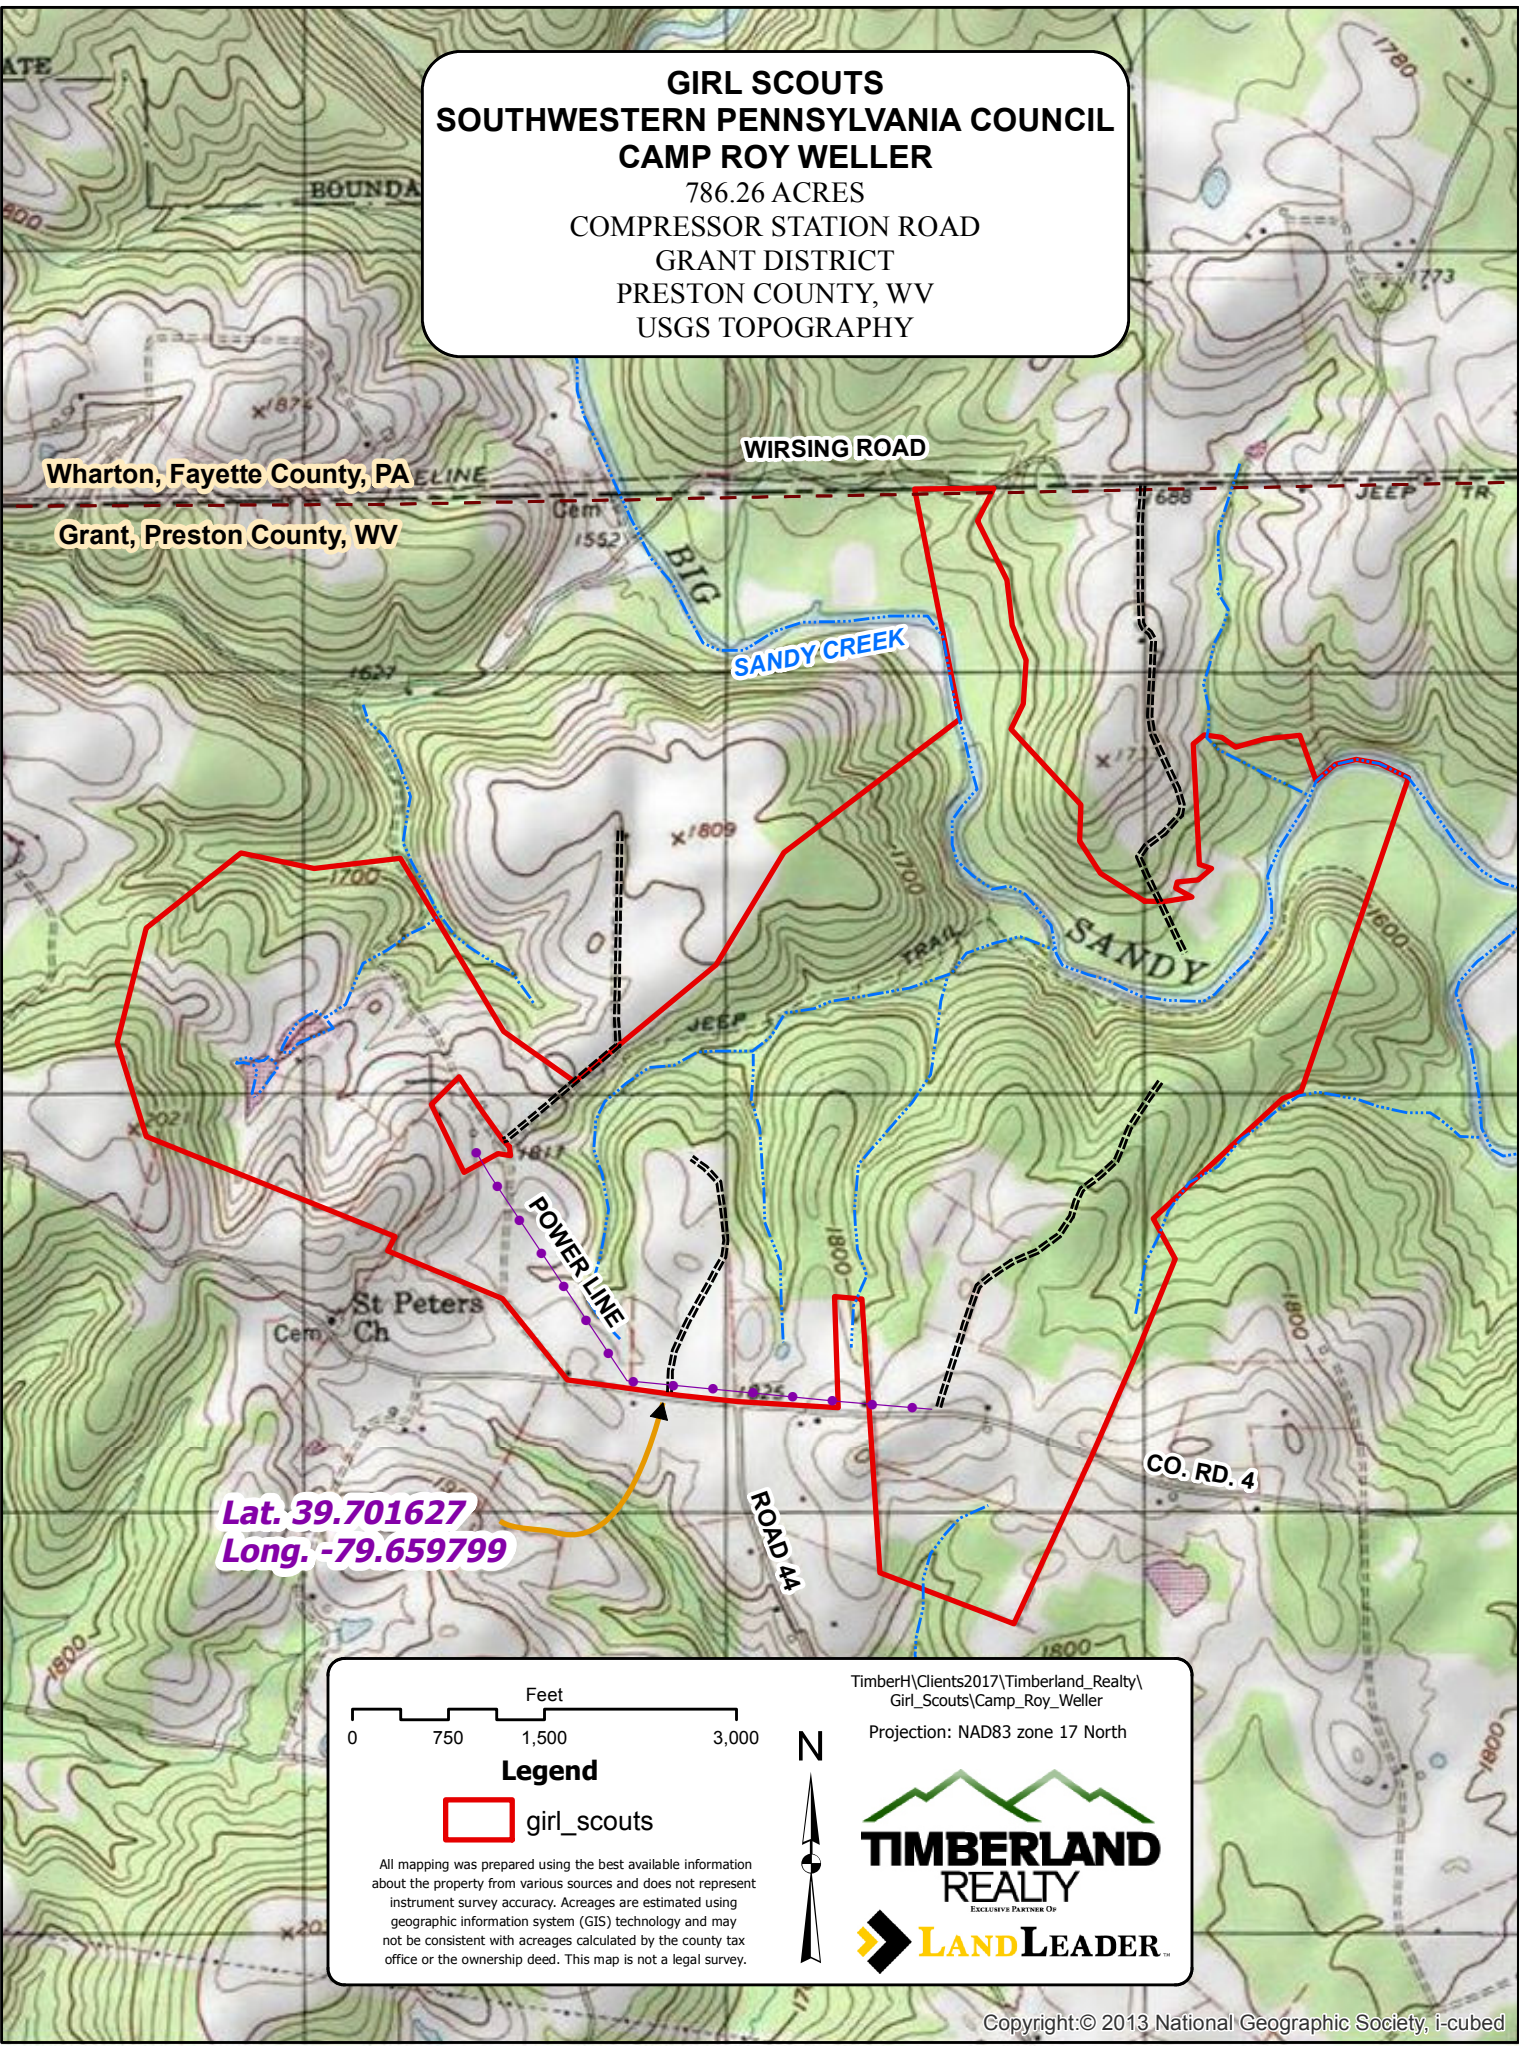

**GIRL SCOUTS**  
**SOUTHWESTERN PENNSYLVANIA COUNCIL**  
**CAMP ROY WELLER**  
 786.26 ACRES  
 COMPRESSOR STATION ROAD  
 GRANT DISTRICT  
 PRESTON COUNTY, WV  
 USGS TOPOGRAPHY

Wharton, Fayette County, PA  
 Grant, Preston County, WV

Lat. 39.701627  
 Long. -79.659799

**Legend**

 girl\_scouts

All mapping was prepared using the best available information about the property from various sources and does not represent instrument survey accuracy. Acreages are estimated using geographic information system (GIS) technology and may not be consistent with acreages calculated by the county tax office or the ownership deed. This map is not a legal survey.

TimberH\Clients2017\Timberland\_Realty\  
 Girl\_Scouts\Camp\_Roy\_Weller  
 Projection: NAD83 zone 17 North