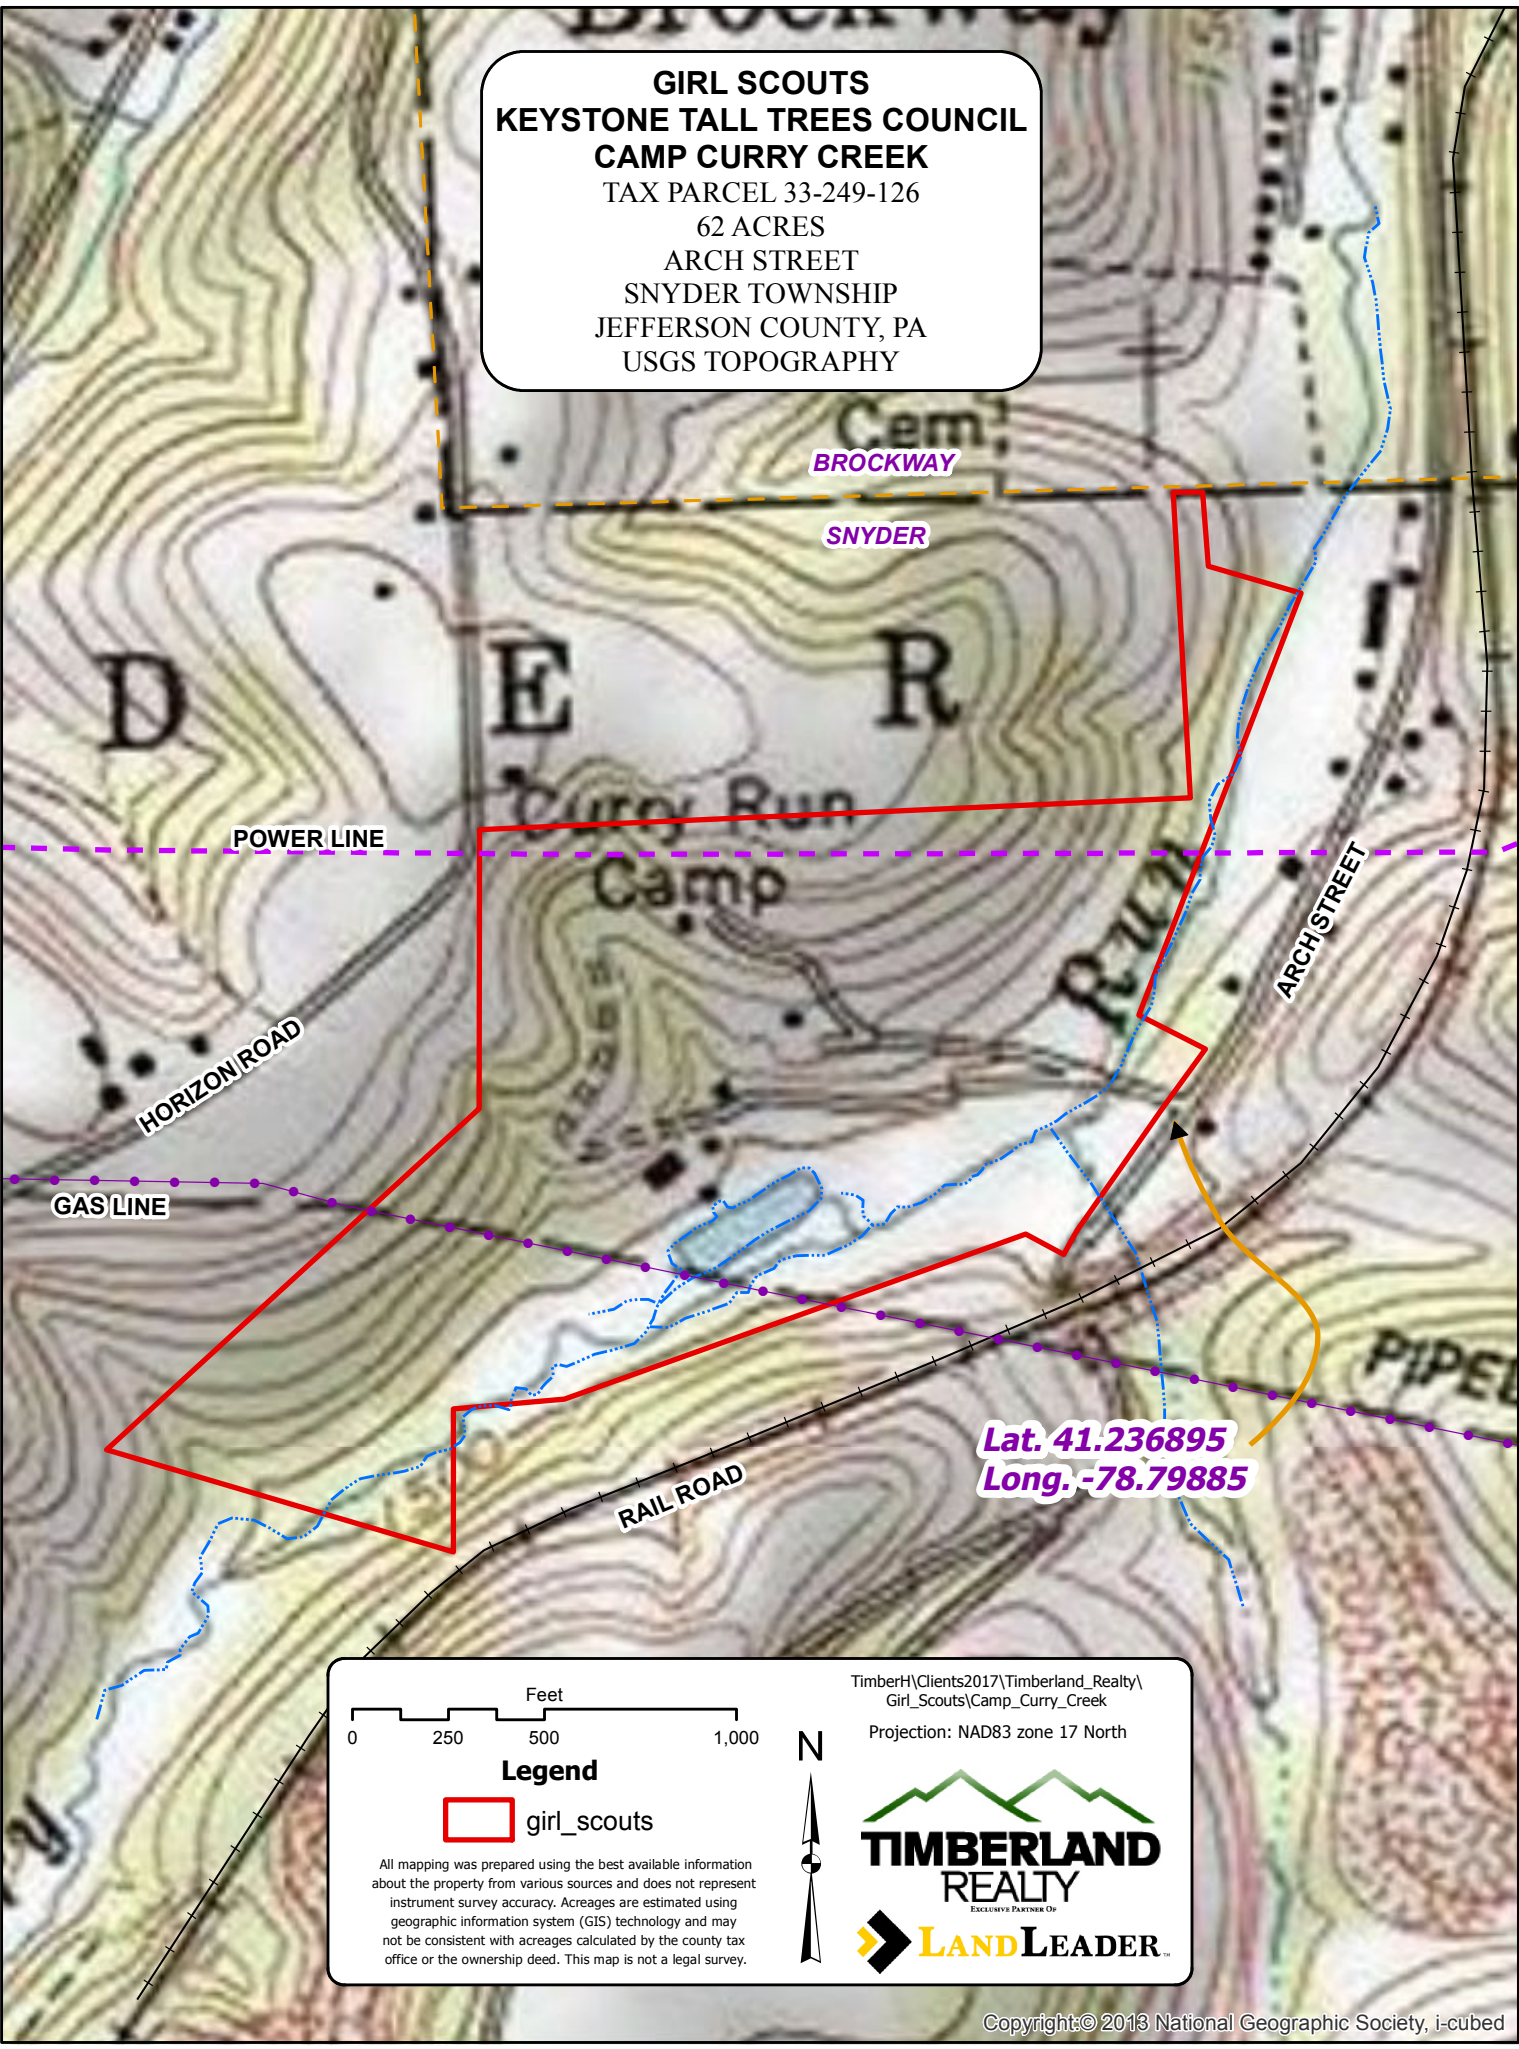

**GIRL SCOUTS
KEYSTONE TALL TREES COUNCIL
CAMP CURRY CREEK**
TAX PARCEL 33-249-126
62 ACRES
ARCH STREET
SNYDER TOWNSHIP
JEFFERSON COUNTY, PA
USGS TOPOGRAPHY

Legend

 girl_scouts

All mapping was prepared using the best available information about the property from various sources and does not represent instrument survey accuracy. Acreages are estimated using geographic information system (GIS) technology and may not be consistent with acreages calculated by the county tax office or the ownership deed. This map is not a legal survey.

TimberH\Clients2017\Timberland_Realty\
Girl_Scouts\Camp_Curry_Creek
Projection: NAD83 zone 17 North

Lat. 41.236895
Long. -78.79885