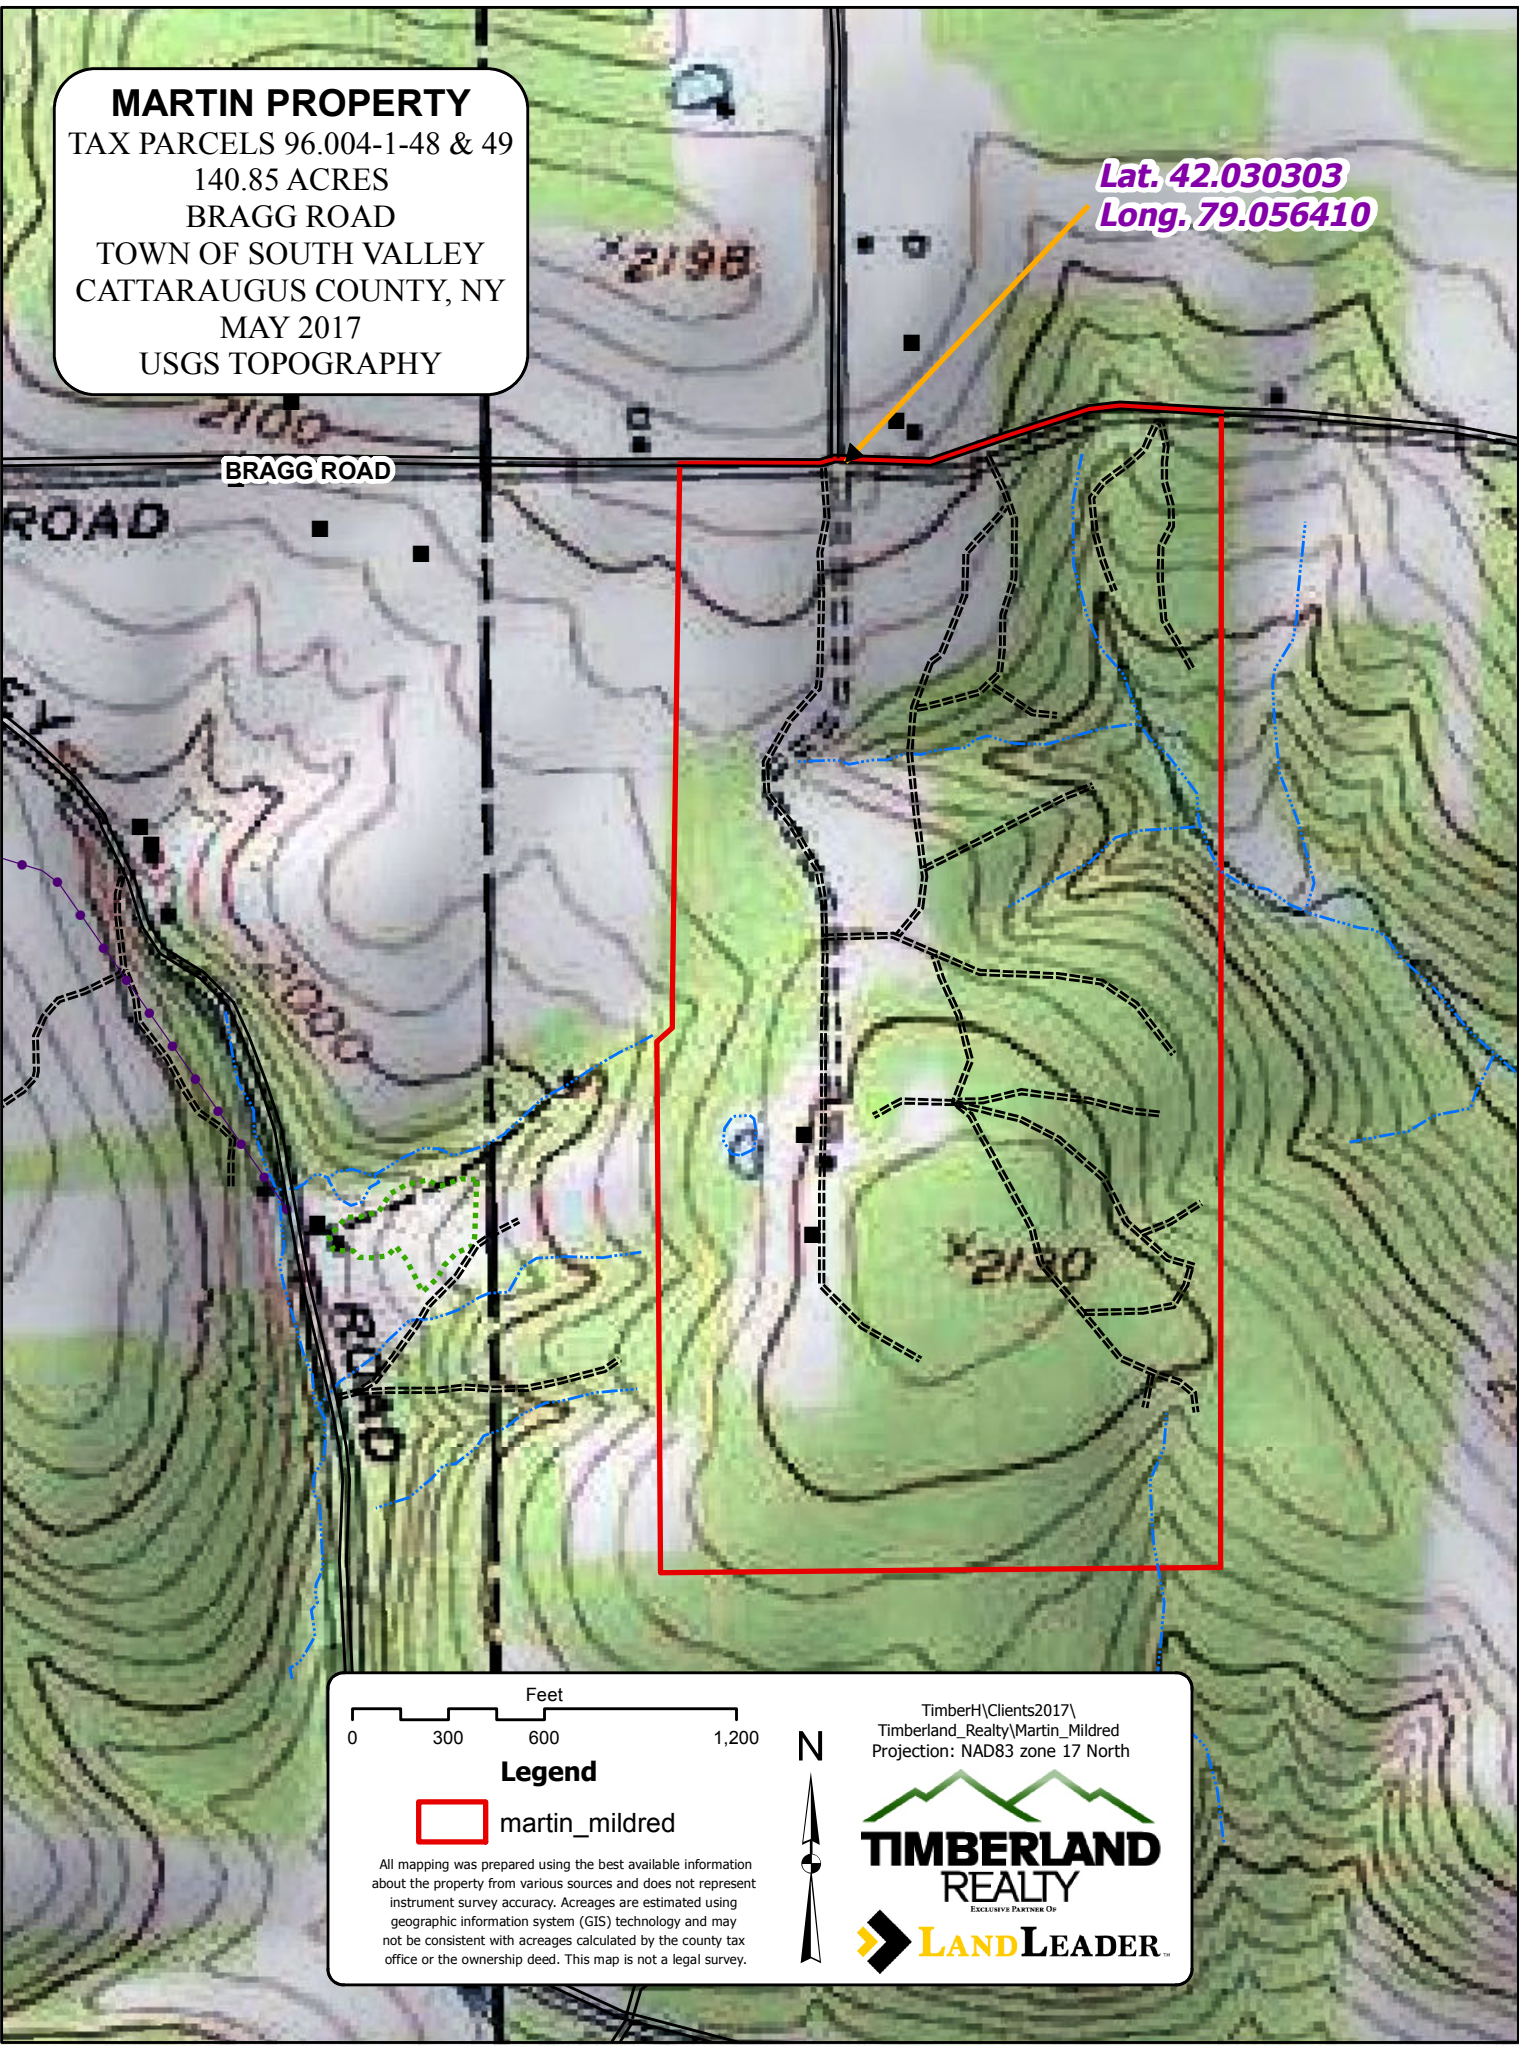

**MARTIN PROPERTY**  
TAX PARCELS 96.004-1-48 & 49  
140.85 ACRES  
BRAGG ROAD  
TOWN OF SOUTH VALLEY  
CATTARAUGUS COUNTY, NY  
MAY 2017  
USGS TOPOGRAPHY

Lat. 42.030303  
Long. 79.056410

0 300 600 1,200 Feet

**Legend**

 martin\_mildred

All mapping was prepared using the best available information about the property from various sources and does not represent instrument survey accuracy. Acreages are estimated using geographic information system (GIS) technology and may not be consistent with acreages calculated by the county tax office or the ownership deed. This map is not a legal survey.

TimberH\Clients2017\  
Timberland\_Realty\Martin\_Mildred  
Projection: NAD83 zone 17 North

**TIMBERLAND REALTY**  
EXCLUSIVE PARTNER OF

**LAND LEADER**