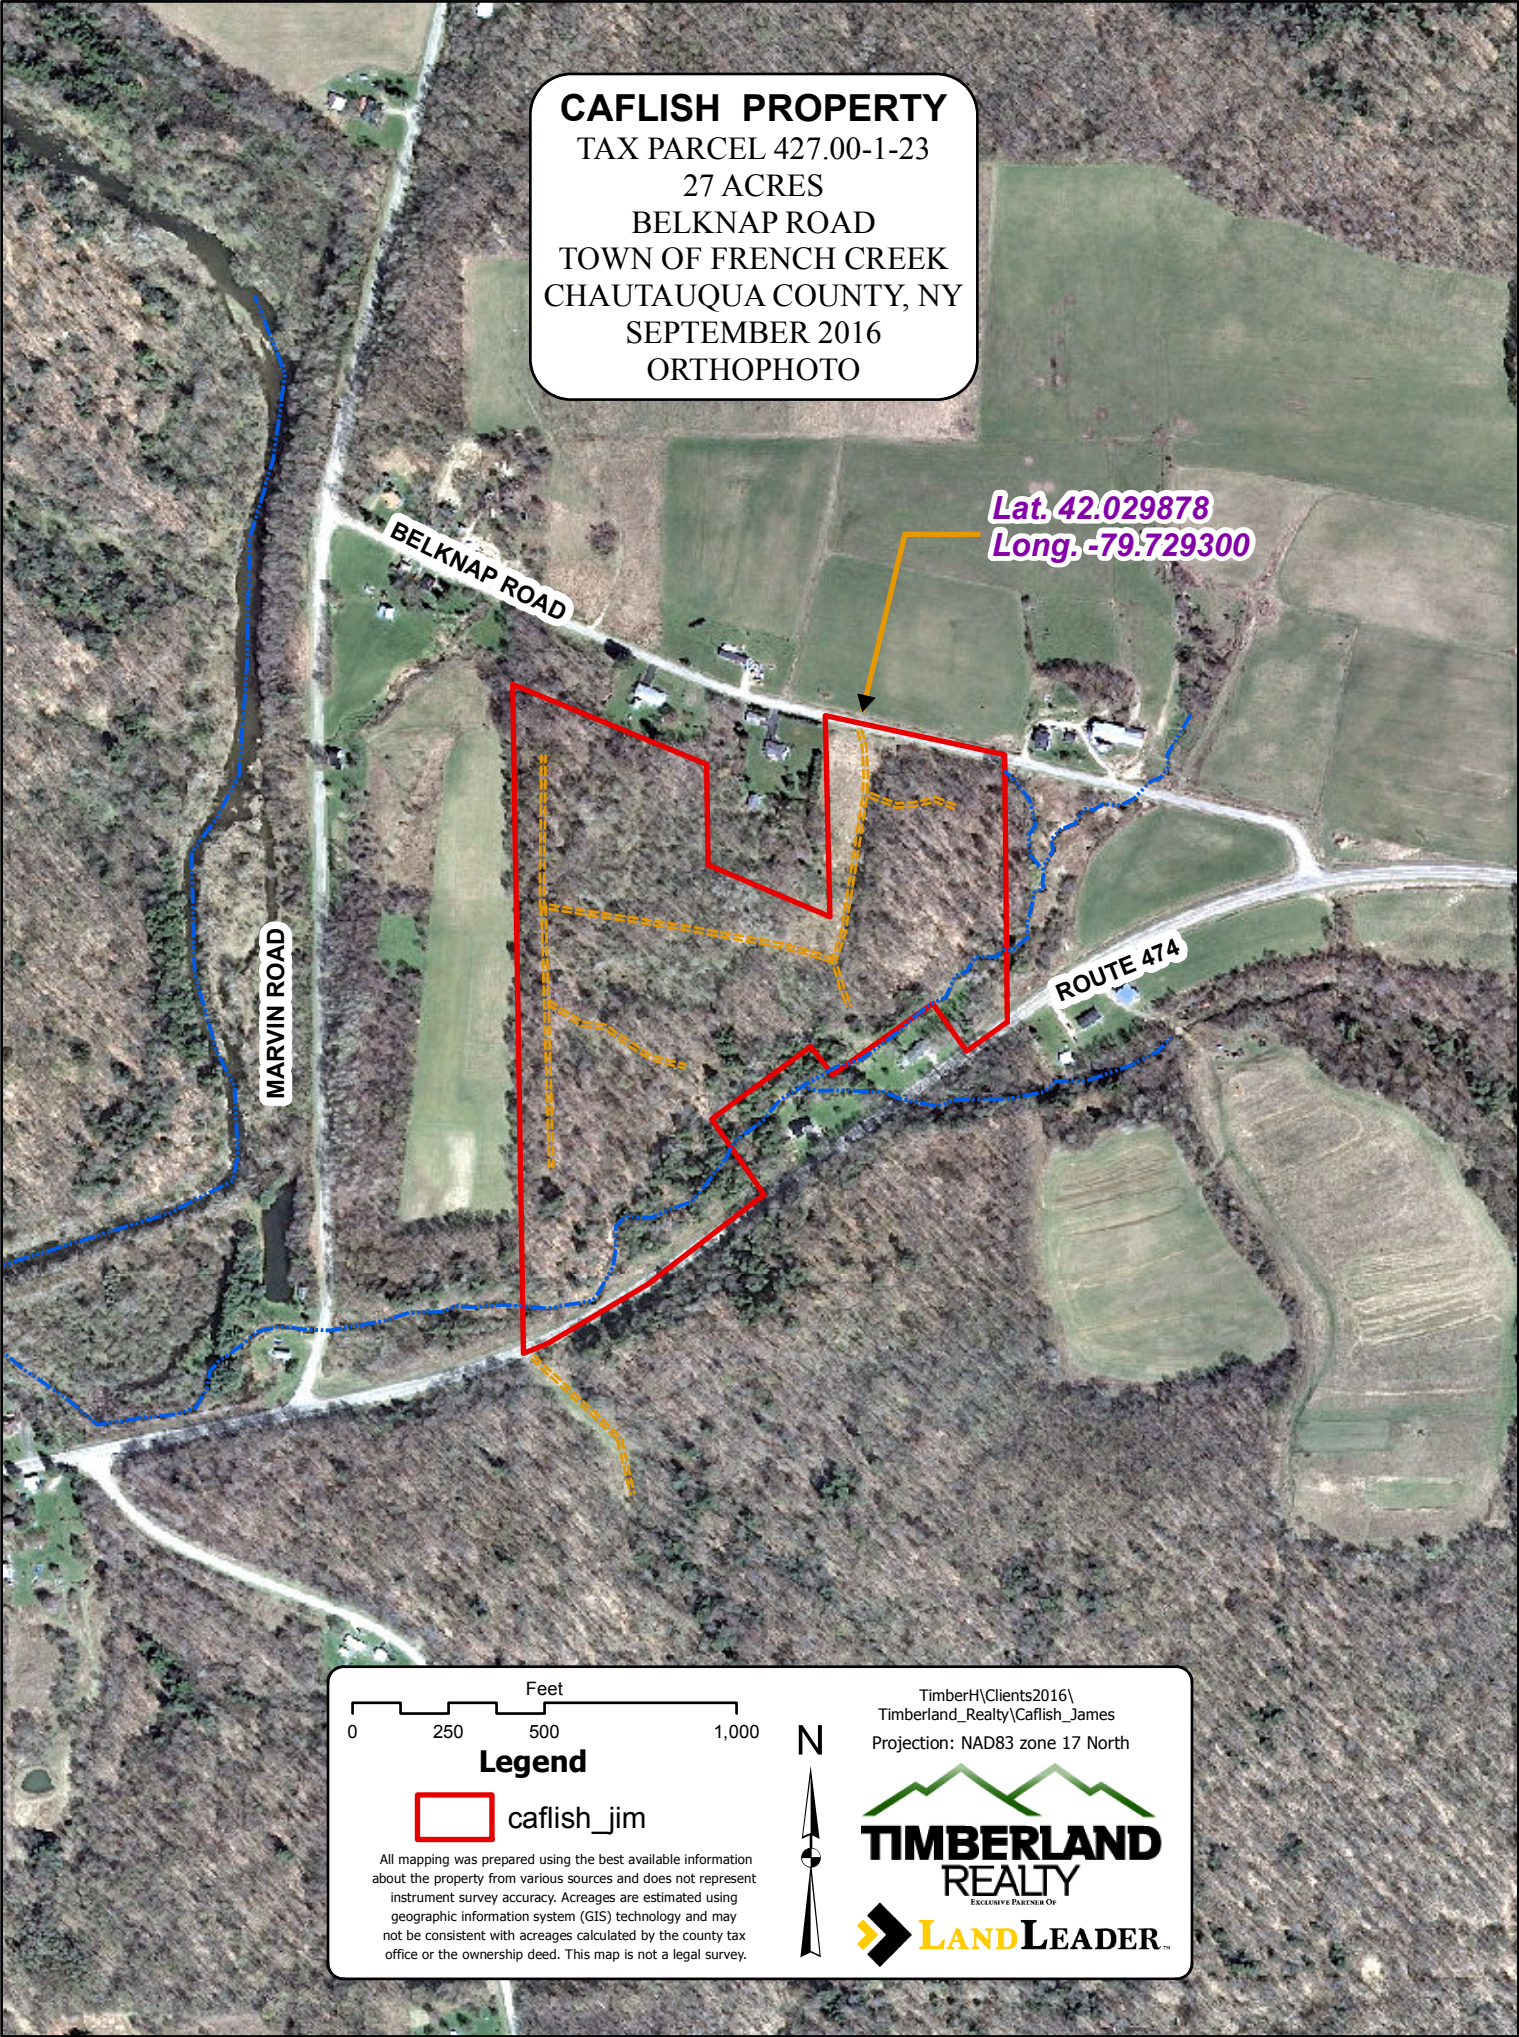

CAFLISH PROPERTY
TAX PARCEL 427.00-1-23
27 ACRES
BELKNAP ROAD
TOWN OF FRENCH CREEK
CHAUTAUQUA COUNTY, NY
SEPTEMBER 2016
ORTHO PHOTO

Lat. 42.029878
Long. -79.729300

0 250 500 1,000 Feet

Legend

 caflish_jim

All mapping was prepared using the best available information about the property from various sources and does not represent instrument survey accuracy. Acreages are estimated using geographic information system (GIS) technology and may not be consistent with acreages calculated by the county tax office or the ownership deed. This map is not a legal survey.