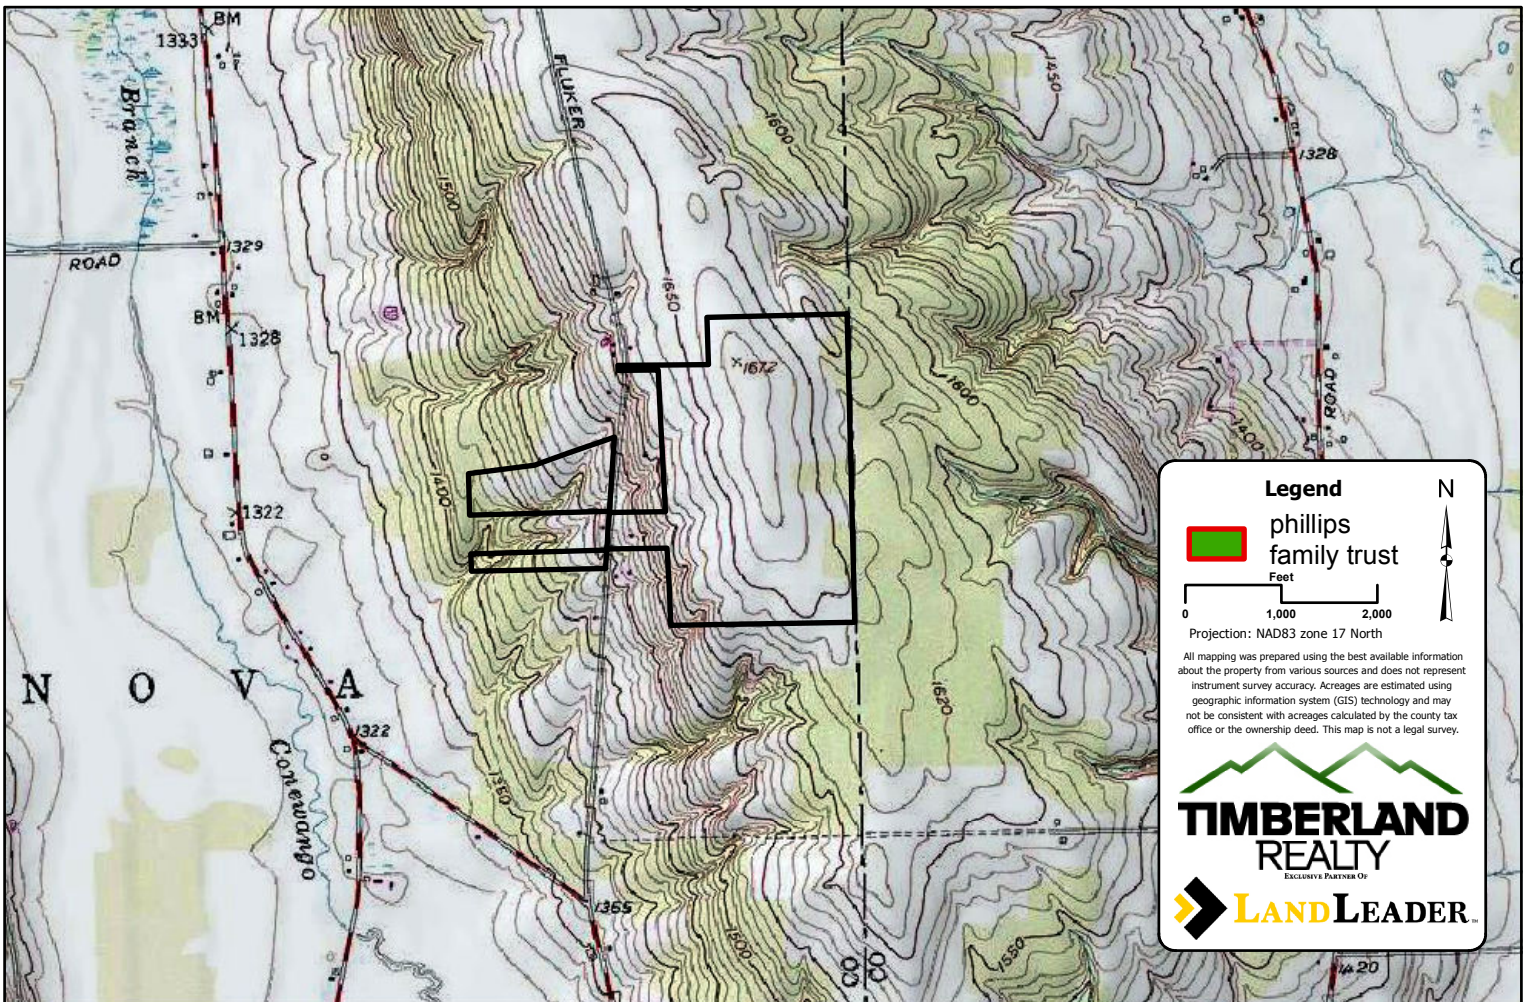

**PHILLIPS FAMILY TRUST**  
 TAX PARCELS 153.00-1-39  
 170.99 ACRES  
 FLUCKER HILL ROAD  
 TOWN OF VILLENOVA  
 CHAUTAUQUA COUNTY, NY  
 SEPTEMBER 2016  
 LOCATION MAP

**Legend**

 phillips family trust

Feet  
 0 1,000 2,000

Projection: NAD83 zone 17 North

All mapping was prepared using the best available information about the property from various sources and does not represent instrument survey accuracy. Acres are estimated using geographic information system (GIS) technology and may not be consistent with acres calculated by the county tax office or the ownership deed. This map is not a legal survey.